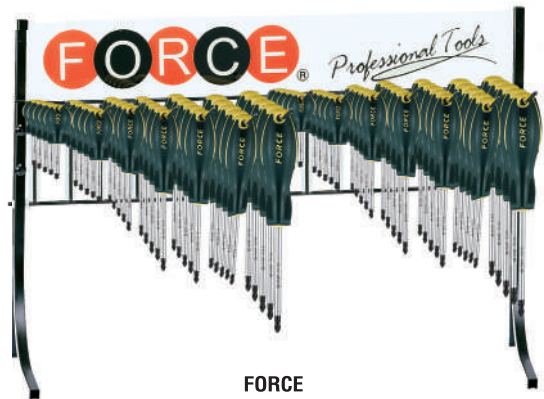

HAND TOOLS & MECHANIC TOOLS

Screwdriver Sets

ชุดไขควง

FORCE

ฟอर्स

FORCE
2087

FORCE
2084B

FORCE
2085B

FORCE
2125

FORCE
2142

FORCE
2751

KT Code	Model	No.of Pieces	Tip	Description	Weight g	Price Baht
F131-2084B	2084B	8	 	Anti-slip slotted screwdriver : 3 mm (75 mmL), 3.5 mm (100 mmL), 4 mm (100 mmL), 5.5 mm (125 mmL), 6.5 mm (150 mmL), 8 mm (175 mmL) Anti-slip phillips screwdriver : PH.1 (80 mmL), PH.2 (100 mmL)	680	
F131-2085B	2085B	8	  	Anti-slip slotted screwdriver : 5.5 mm (25 mmL), 6.5 mm (25 mmL) Anti-slip phillips screwdriver : PH.0 (60 mmL), PH.1 (25 mmL) Anti-slip pozidriv screwdriver : PZ.0 (60 mmL), PZ.1 (25 mmL), PZ.1 (80 mmL), PZ.2 (100 mmL)	460	
F131-2087	2087	8	 	Slotted jeweler screwdriver : 2.0, 2.4, 3.0, 3.5, 4.0 (75 mmL) Phillips jeweler screwdriver : PH.00, PH.0, PH.1 (75mmL)	340	
F131-2125	2125	12	 	Insulated slotted screwdriver : 2.4 (75 mmL), 3 (100 mmL), 3.5 (100 mmL), 4 (100 mmL), 5.5 (125 mmL), 6.5 (150 mmL), 8 (175 mmL) Insulated phillips screwdriver : PH.0 (60 mmL), PH.1 (80 mmL), PH.2 (100 mmL), PH.3 (150 mmL) ไขควงสองฟลิตชนิดอลู 1 ชิ้น	1140	
F131-2142	2142	14	 	Slotted screwdriver : 3 mm (75 mmL), 3.5 mm (100 mmL), 4 mm (100 mmL), 5.5 mm (125 mmL), 6.5 mm (150 mmL), 8 mm (175 mmL) Slotted stubby screwdriver : 5.5 mm (25 mmL), 6.5 mm (25 mmL) Phillips screwdriver : PH.0 (60 mmL), PH.1 (80 mmL), PH.2 (100 mmL), PH.3 (150 mmL) Phillips stubby screwdriver : PH.1 (25 mmL), PH.2 (25 mmL)	1490	
F131-2751	2751	75	 	Phillips screwdriver* : PH.0 (60 mmL), PH.1 (80 mmL), PH.3 (150 mmL) Stubby phillips screwdriver* : PH.1 (25 mmL), PH.2 (25 mmL) Slotted screwdriver* : 3 mm (75 mmL), 3.5 mm (100 mmL), 4 mm (100 mmL), 5.5 mm (125 mmL), 6.5 mm (150 mmL), 8 mm (175 mmL) Stubby slotted screwdriver* : 5.5 mm (25 mmL), 6.5 mm (25 mmL) *จำนวนเบ็ด: 5 ชิ้น Phillips screwdriver : PH.2 (100 mmL) 10 ชิ้น	8200	