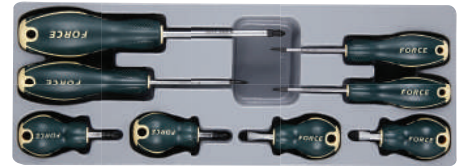

HAND TOOLS & MECHANIC TOOLS

Screwdriver Sets

ชุดไขควง

FORCE

ฟอर्स

FORCE
2087

FORCE
2084B

FORCE
2085B

FORCE
2125

FORCE
2142

FORCE
2751

KT Code	Model	No.of Pieces	Tip	Description	Weight g	Price Baht
F131-2084B	2084B	8	 	Anti-slip slotted screwdriver : 3 mm (75 mmL), 3.5 mm (100 mmL), 4 mm (100 mmL), 5.5 mm (125 mmL), 6.5 mm (150 mmL), 8 mm (175 mmL) Anti-slip phillips screwdriver : PH.1 (80 mmL), PH.2 (100 mmL)	680	
F131-2085B	2085B	8	  	Anti-slip slotted screwdriver : 5.5 mm (25 mmL), 6.5 mm (25 mmL) Anti-slip phillips screwdriver : PH.0 (60 mmL), PH.1 (25 mmL) Anti-slip pozidriv screwdriver : PZ.0 (60 mmL), PZ.1 (25 mmL), PZ.1 (80 mmL), PZ.2 (100 mmL)	460	
F131-2087	2087	8	 	Slotted jeweler screwdriver : 2.0, 2.4, 3.0, 3.5, 4.0 (75 mmL) Phillips jeweler screwdriver : PH.00, PH.0, PH.1 (75mmL)	340	
F131-2125	2125	12	 	Insulated slotted screwdriver : 2.4 (75 mmL), 3 (100 mmL), 3.5 (100 mmL), 4 (100 mmL), 5.5 (125 mmL), 6.5 (150 mmL), 8 (175 mmL) Insulated phillips screwdriver : PH.0 (60 mmL), PH.1 (80 mmL), PH.2 (100 mmL), PH.3 (150 mmL) ไขควงสองฟลิตชนิดอลู 1 ชิ้น	1140	
F131-2142	2142	14	 	Slotted screwdriver : 3 mm (75 mmL), 3.5 mm (100 mmL), 4 mm (100 mmL), 5.5 mm (125 mmL), 6.5 mm (150 mmL), 8 mm (175 mmL) Slotted stubby screwdriver : 5.5 mm (25 mmL), 6.5 mm (25 mmL) Phillips screwdriver : PH.0 (60 mmL), PH.1 (80 mmL), PH.2 (100 mmL), PH.3 (150 mmL) Phillips stubby screwdriver : PH.1 (25 mmL), PH.2 (25 mmL)	1490	
F131-2751	2751	75	 	Phillips screwdriver* : PH.0 (60 mmL), PH.1 (80 mmL), PH.3 (150 mmL) Stubby phillips screwdriver* : PH.1 (25 mmL), PH.2 (25 mmL) Slotted screwdriver* : 3 mm (75 mmL), 3.5 mm (100 mmL), 4 mm (100 mmL), 5.5 mm (125 mmL), 6.5 mm (150 mmL), 8 mm (175 mmL) Stubby slotted screwdriver* : 5.5 mm (25 mmL), 6.5 mm (25 mmL) *จำนวนเบ็ด: 5 ชิ้น Phillips screwdriver : PH.2 (100 mmL) 10 ชิ้น	8200	