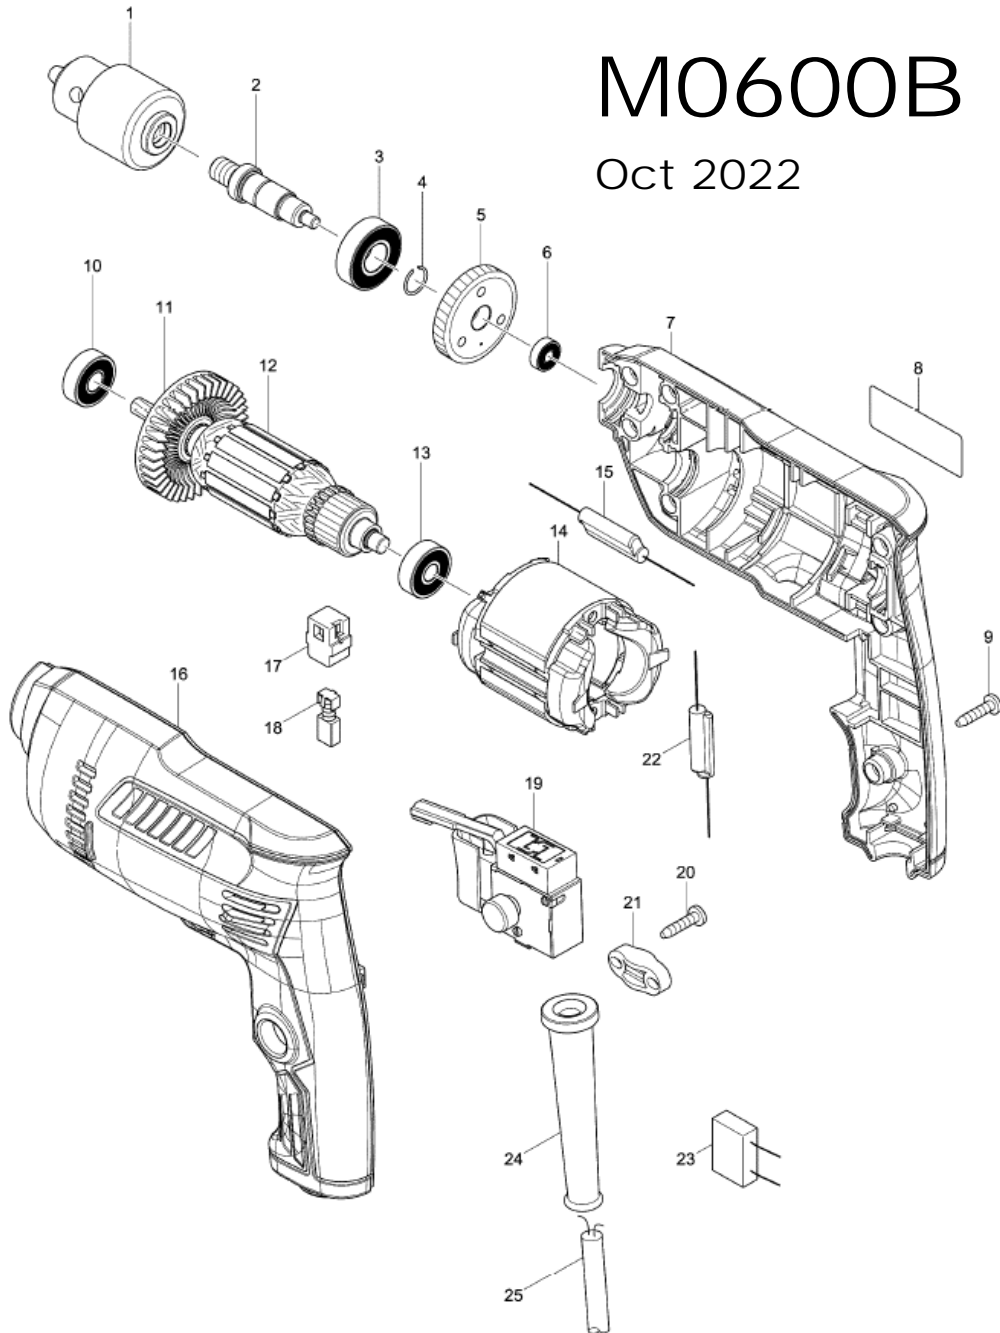

M0600B

Oct 2022

REF NO	PARTS NO	DESCRIPTION	ราคาตั้ง
1	766014-6	DRILL CHUCK S10	350
2	326025-9	SPINDLE	170
3	210119-9	BALL BEARING 6001ZZ	140
4	233950-6	RING SPRING 11	80
5	227742-3	HELICAL GEAR 35	240
6	210137-7	BALL BEARING 606ZZ	120
7	183B23-6	HOUSING SET	320
9	265652-6	TAPPING SCREW 4X18	30
10	210046-0	BALL BEARING 608ZZ	110
11	240127-6	FAN 52	90
12	515833-5	ARMATURE ASS'Y 220V	
13	210050-9	BALL BEARING 627ZZ	120
14	633988-5	FIELD	
16	183B23-6	HOUSING SET	320
17	643566-3	BRUSH HOLDER 5X8	30
18	B-80254	CARBON BRUSH SET CB-64A	160
19	650240-6	SWITCH FA2-4/1BEK	490
20	265652-6	TAPPING SCREW 4X18	30
21	687124-5	STRAIN RELIEF	70
24	682582-0	CORD GUARD	
25	691284-7	POWER SUPPLY CORD 0.75-2-2.0	290
A01	763447-6	CHUCK KEY S10	90
A02	418163-2	KEY HOLDER 10	60