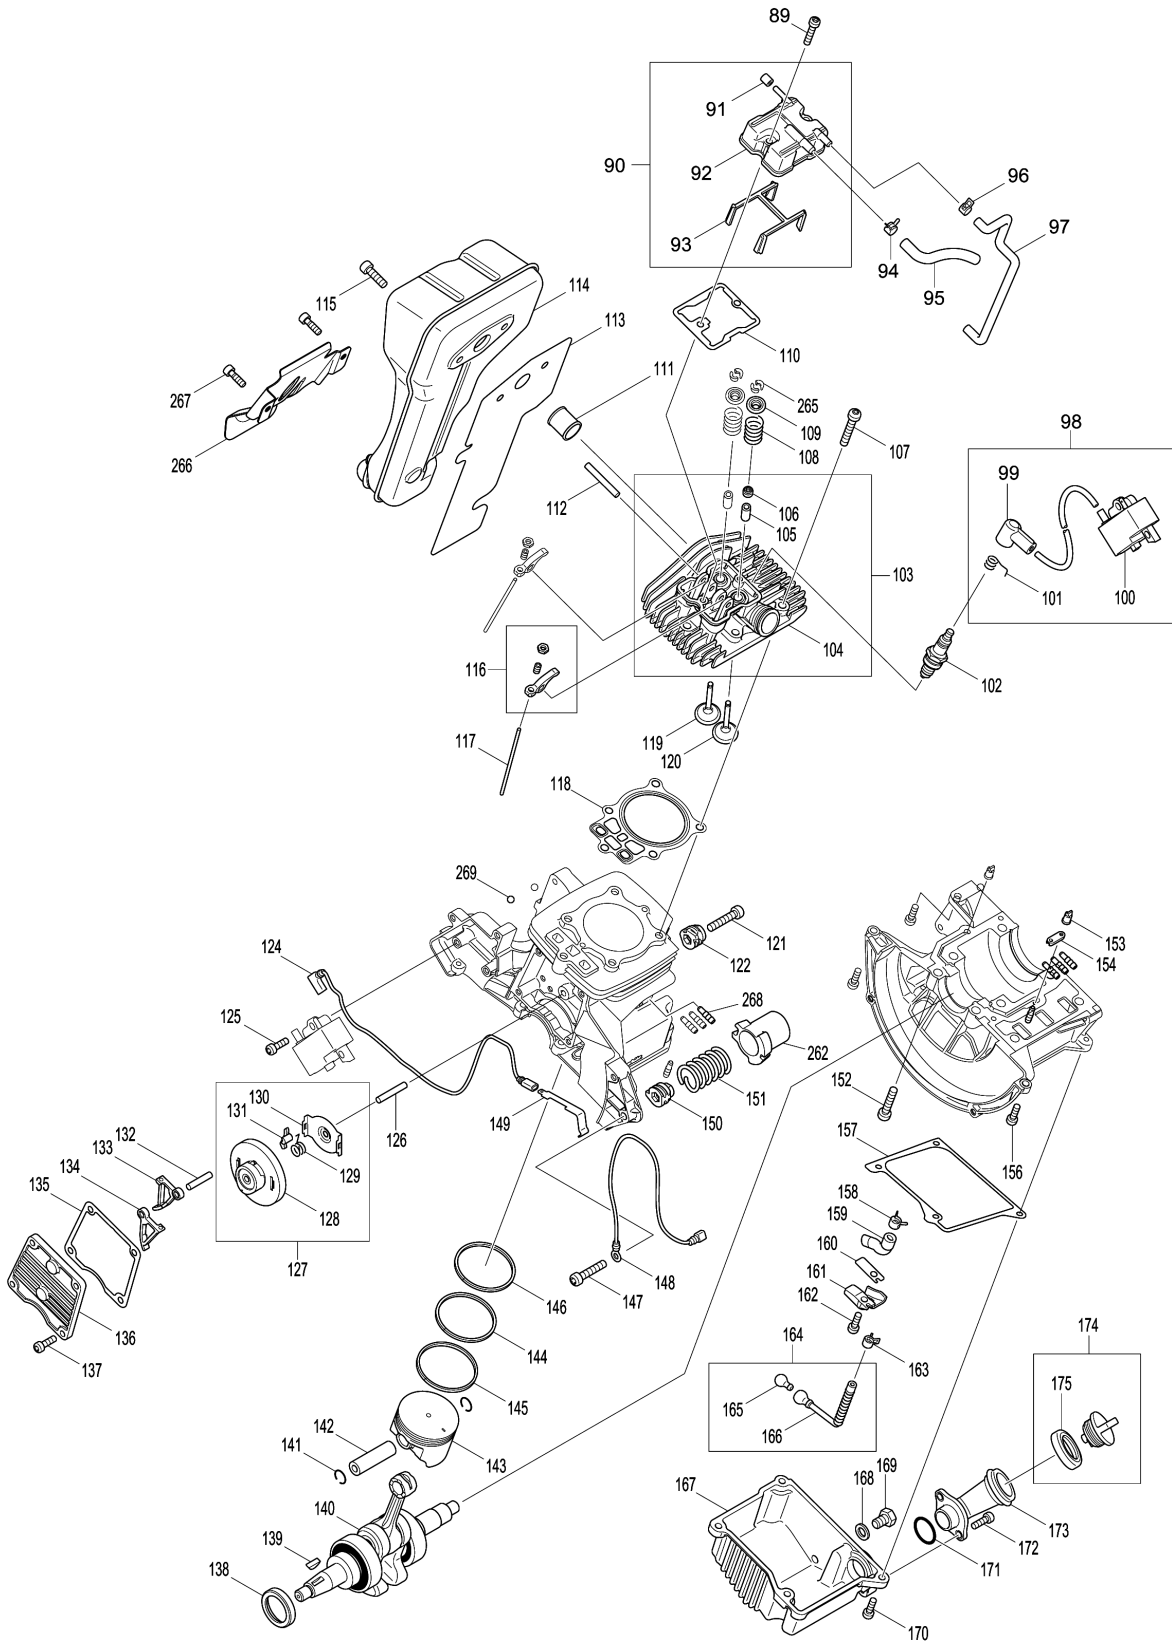

Model No.EK7650H POWER CUTTER