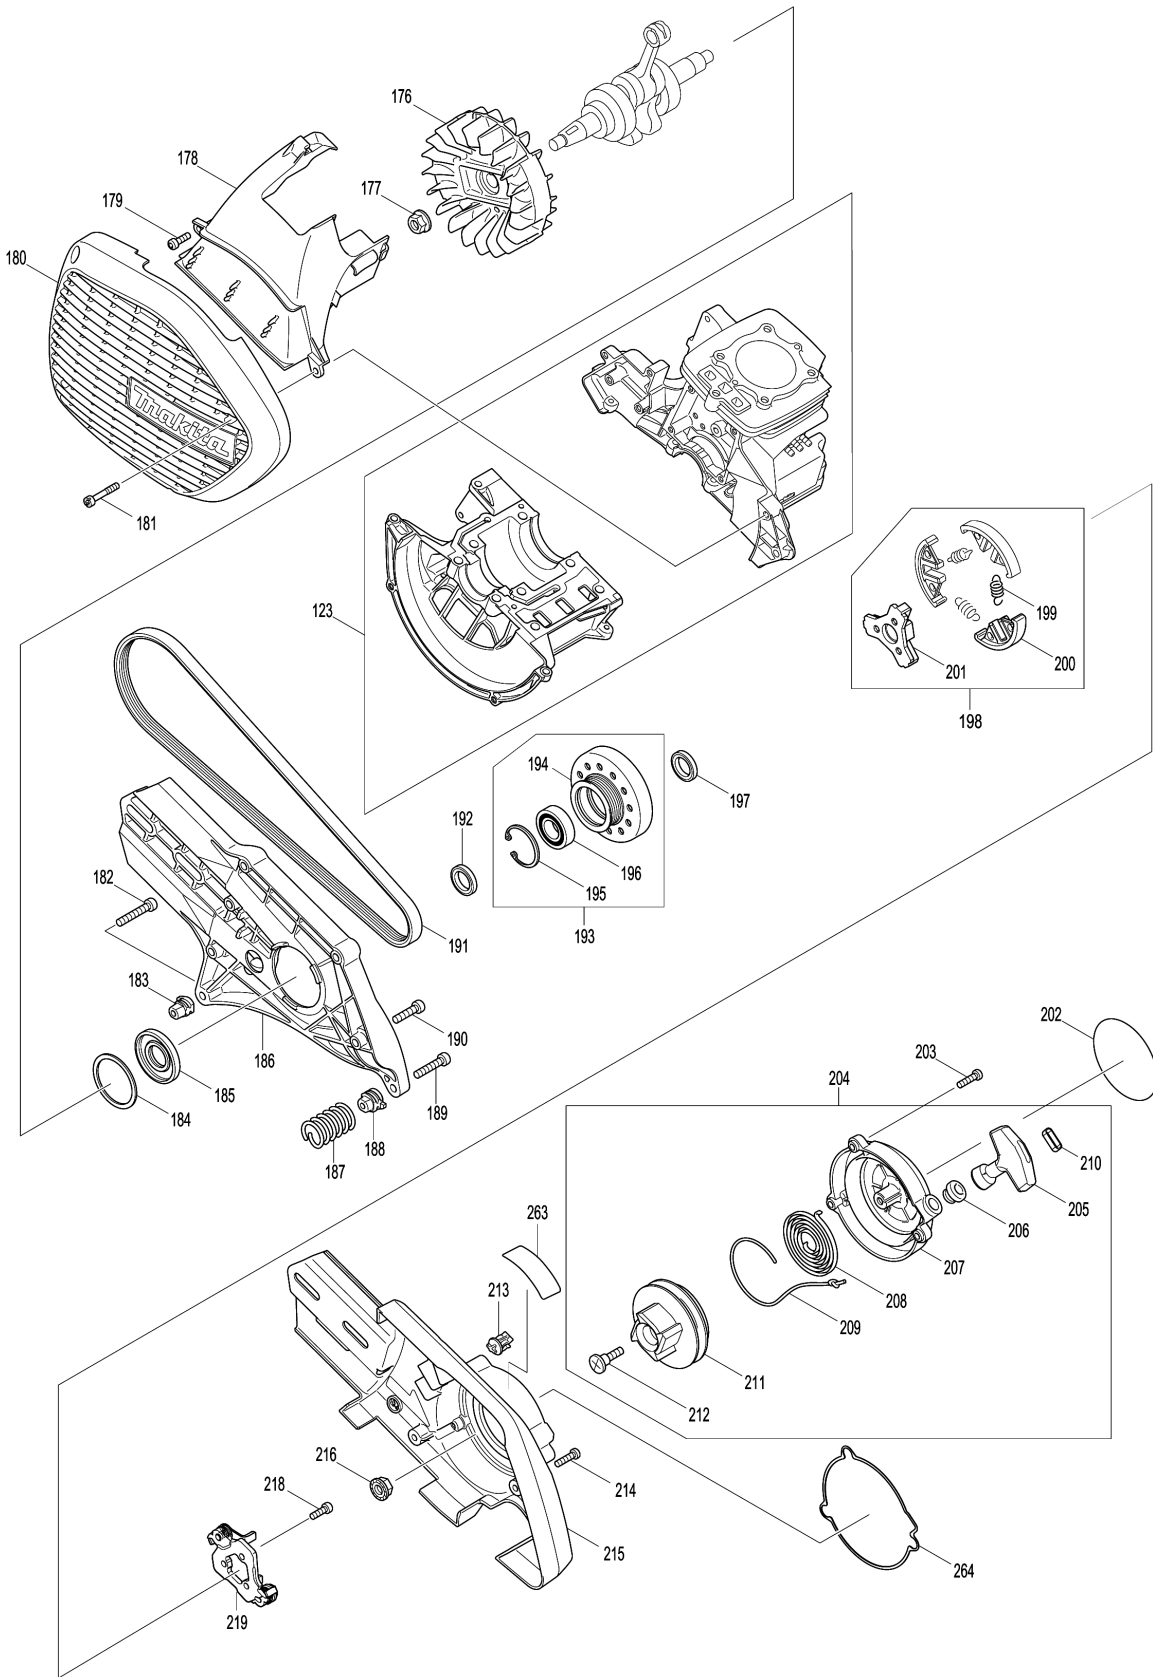

Model No.EK7650H POWER CUTTER