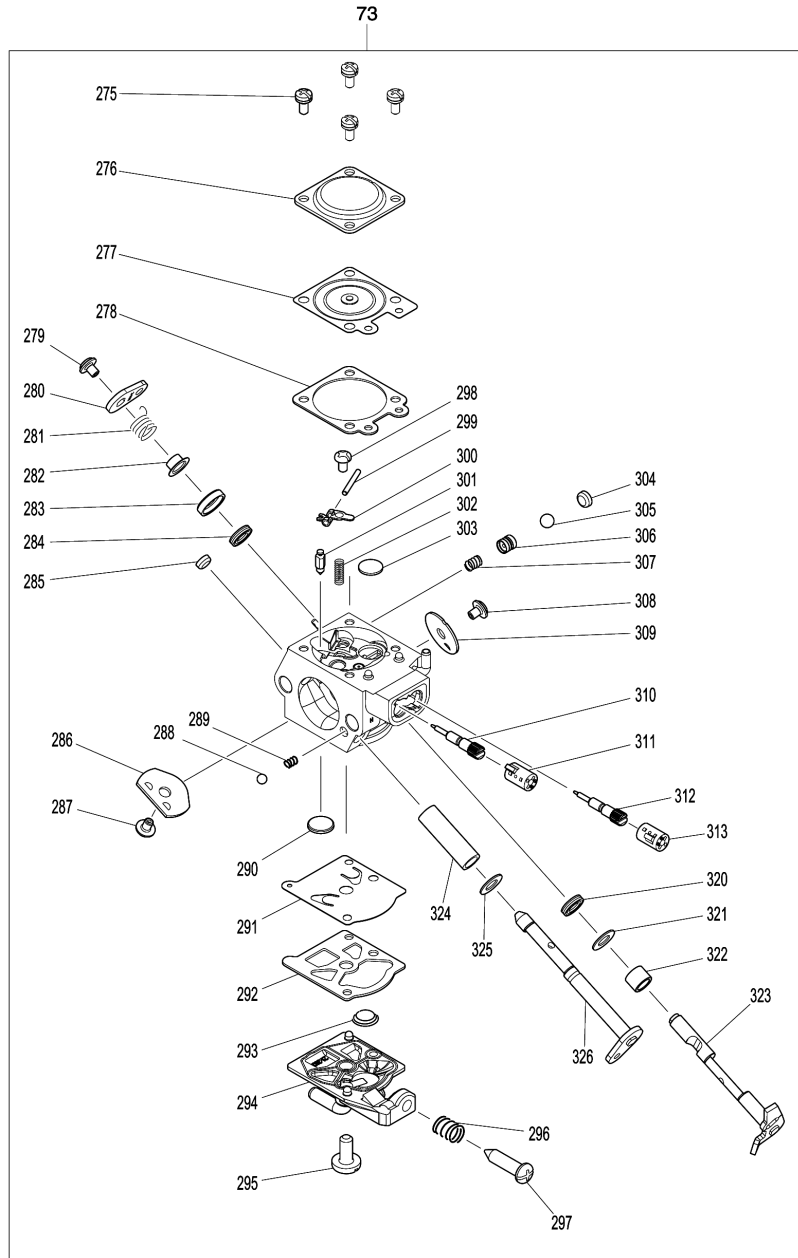

Model No.EK7650H POWER CUTTER