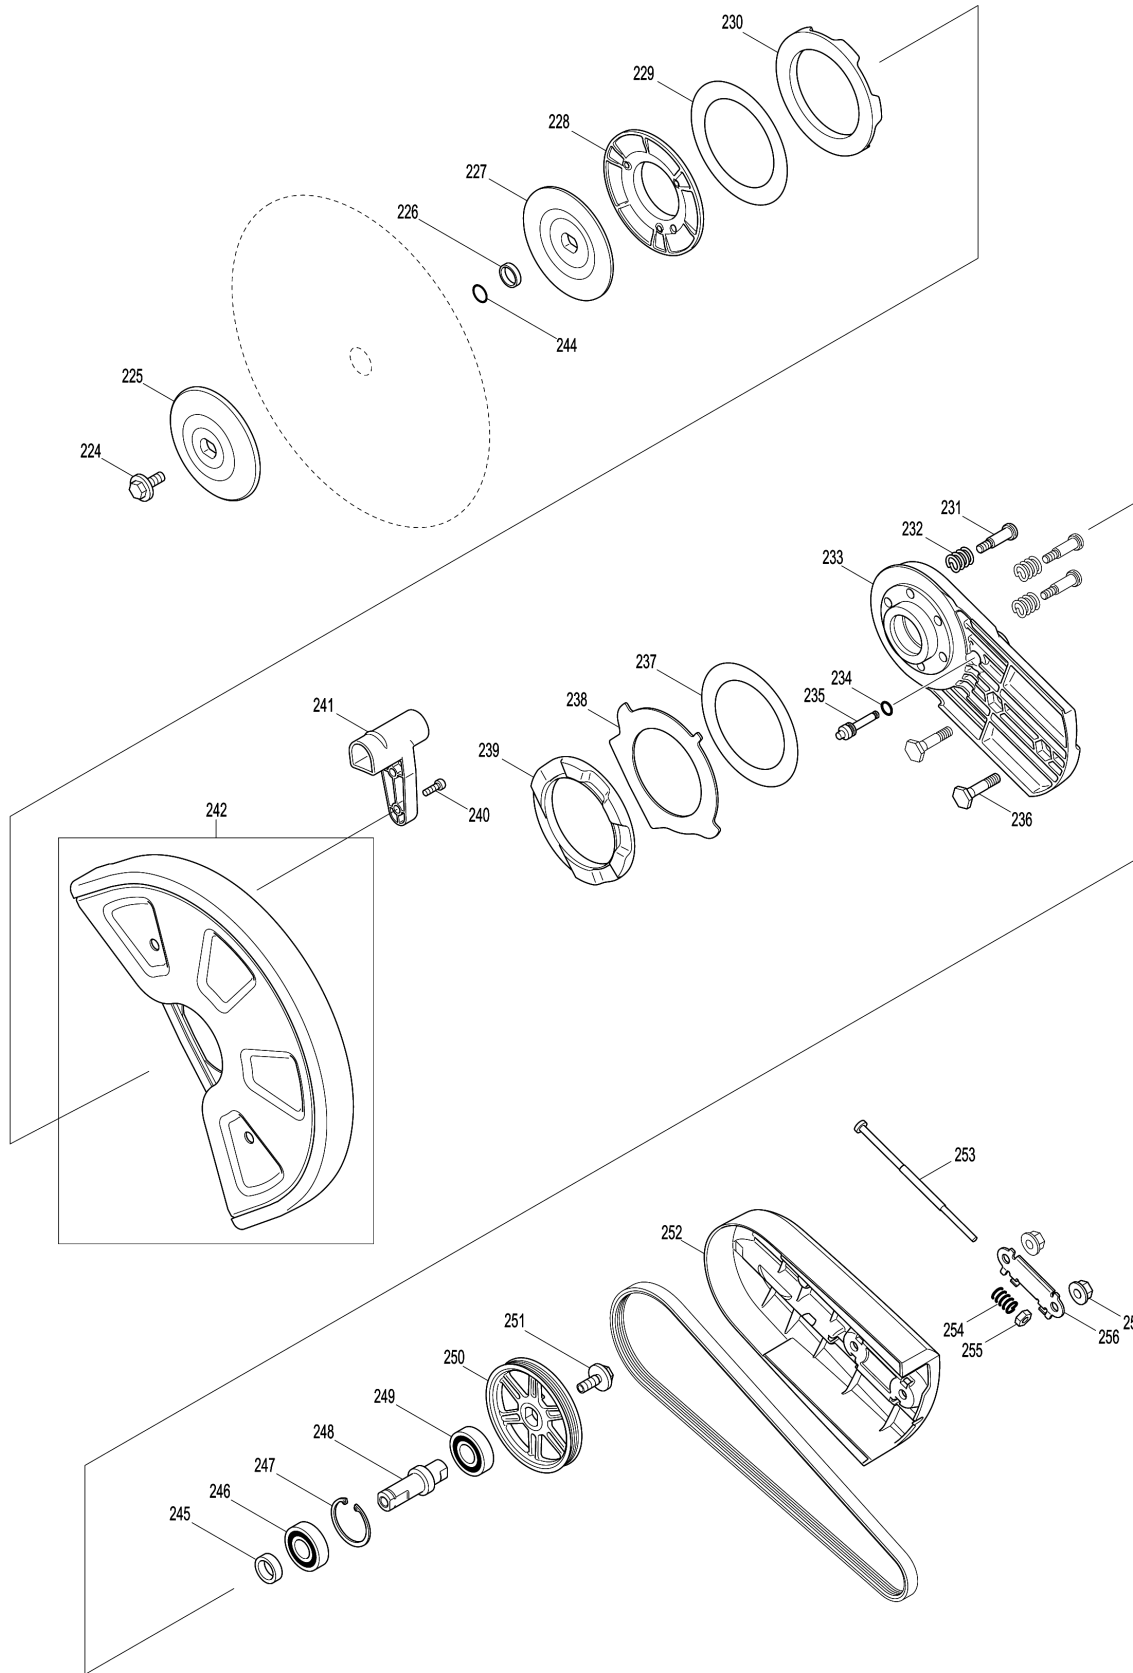

Model No.EK7650H POWER CUTTER