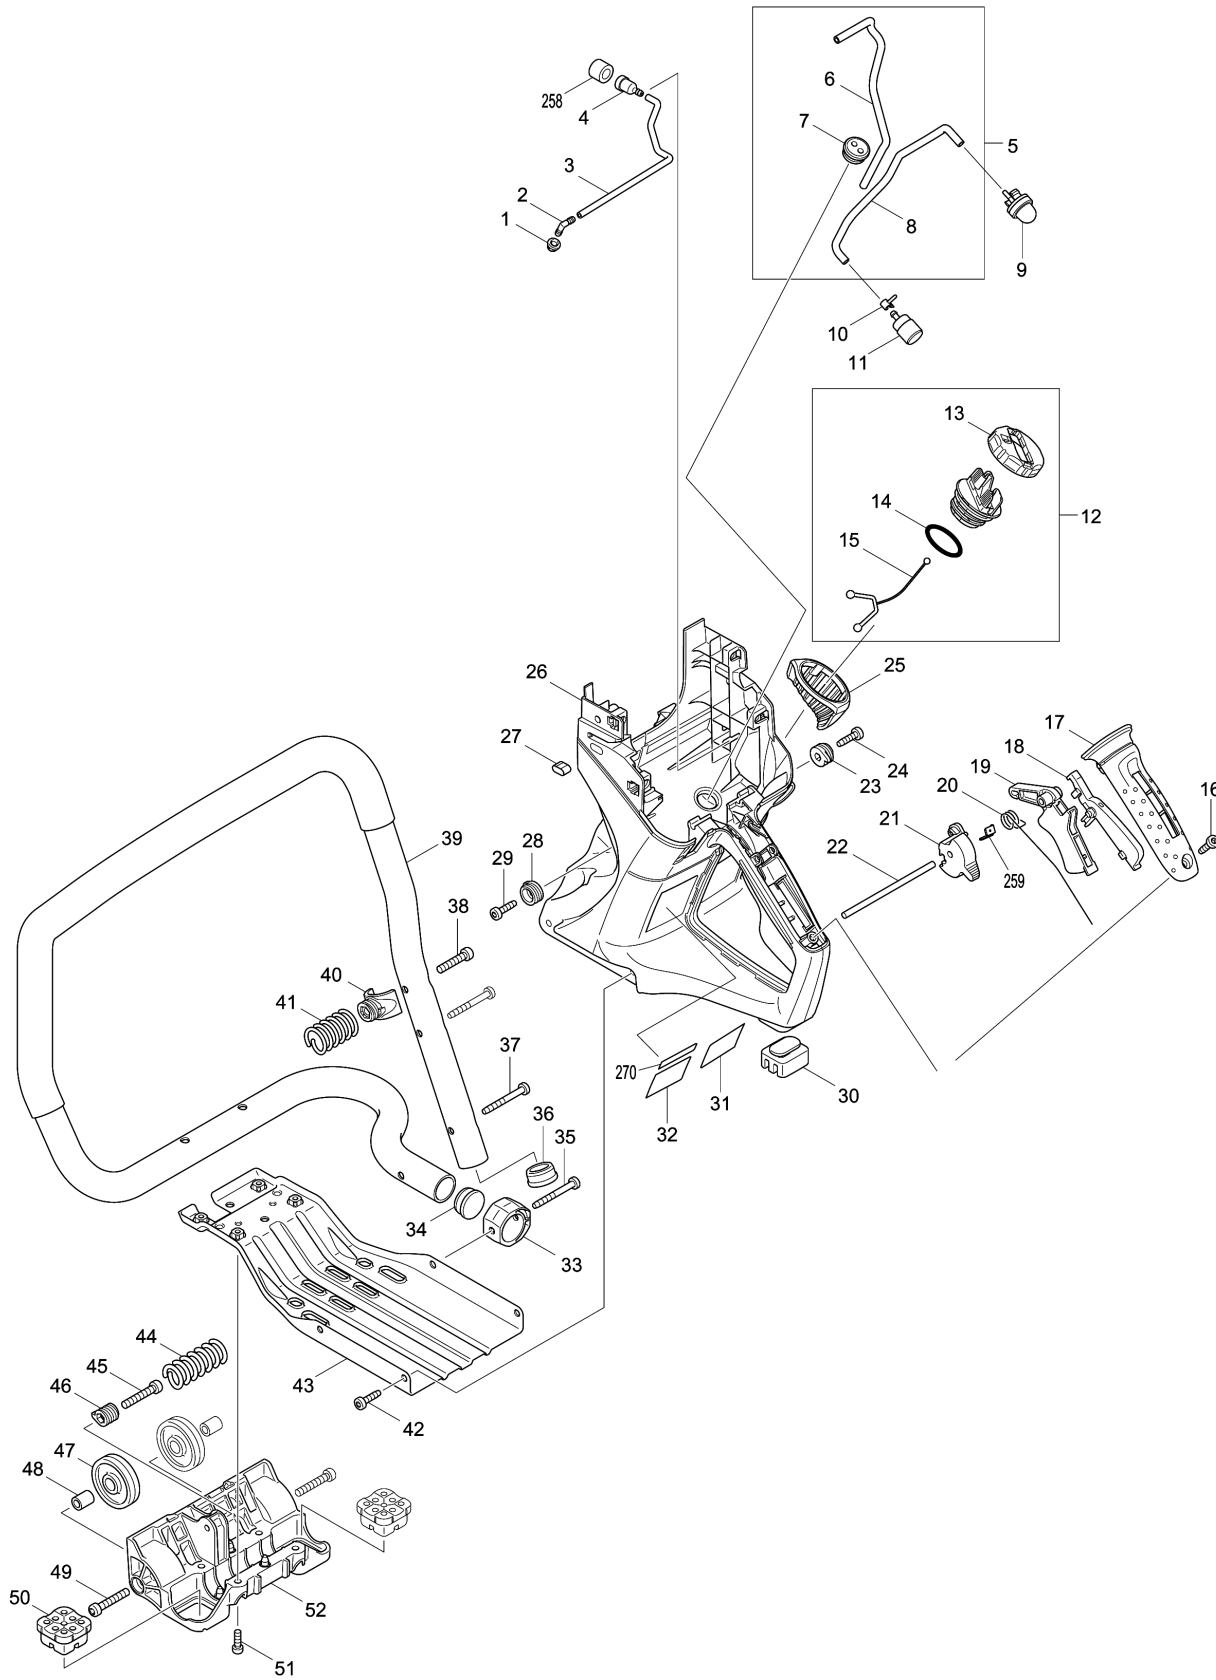

Model No.EK7650H POWER CUTTER