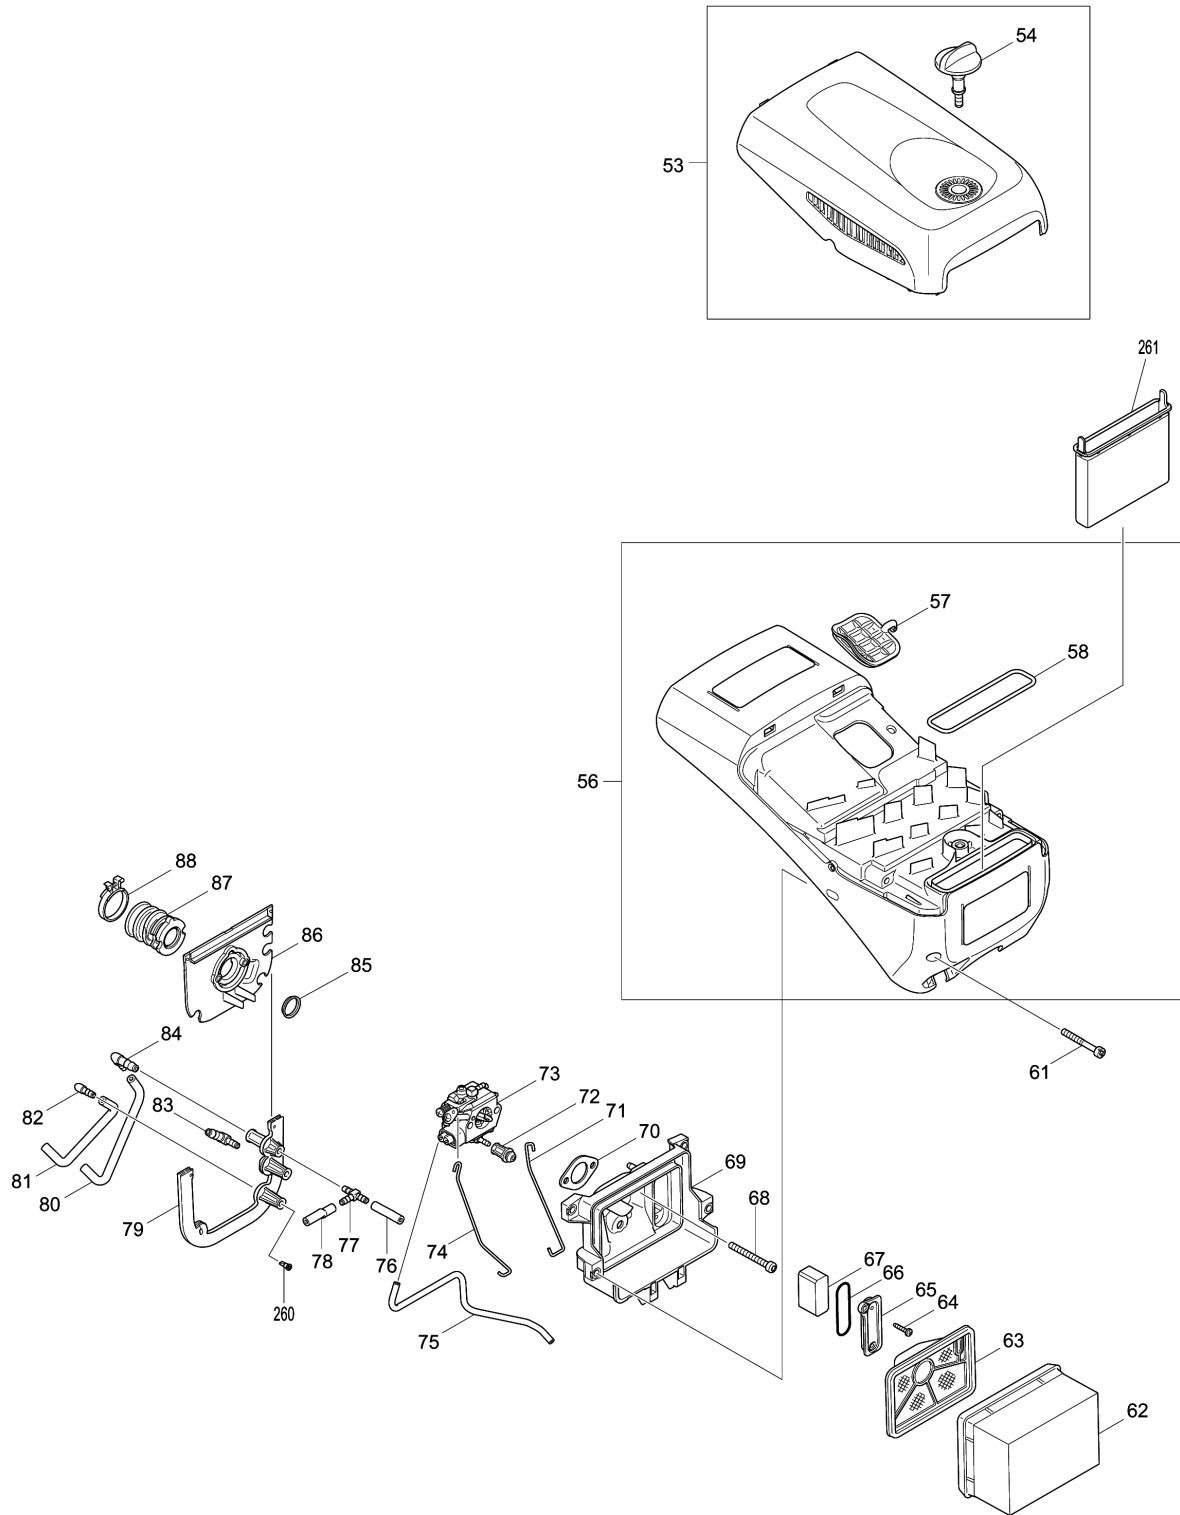

Model No.EK7650H POWER CUTTER