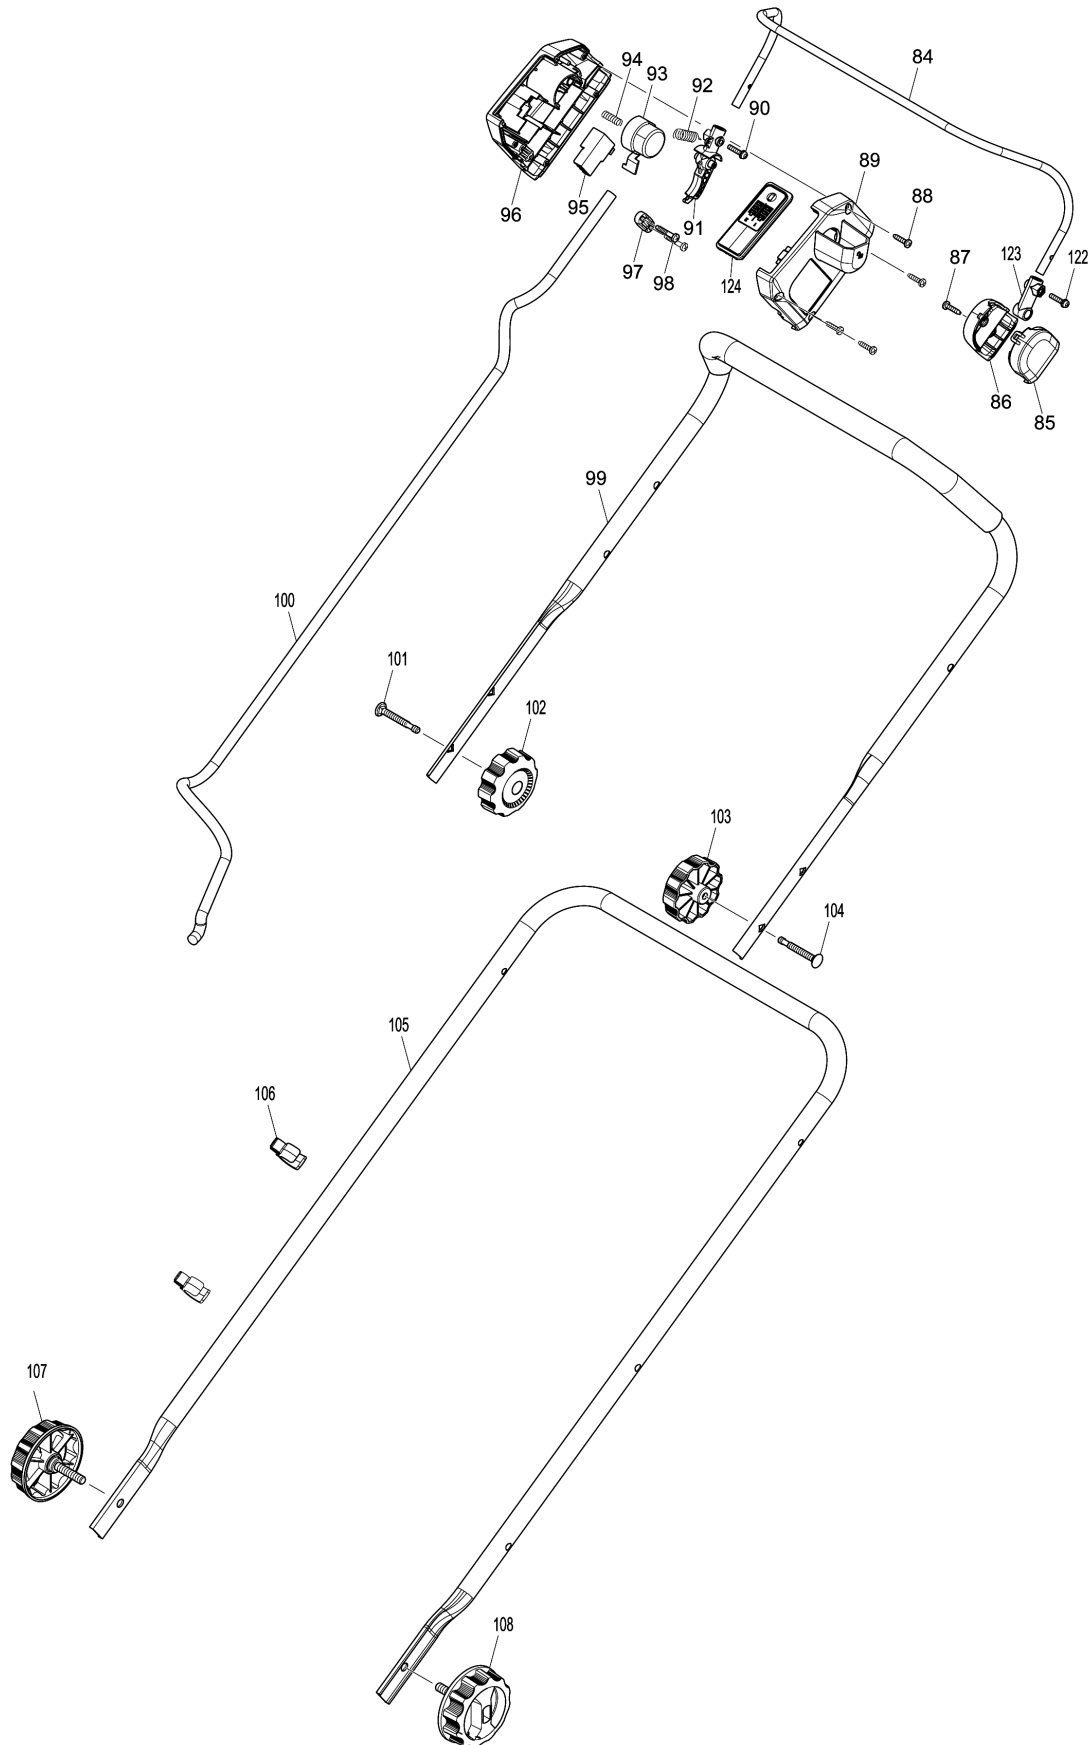

Model No.DLM431 430MM CORDLESS LAWN MOWER