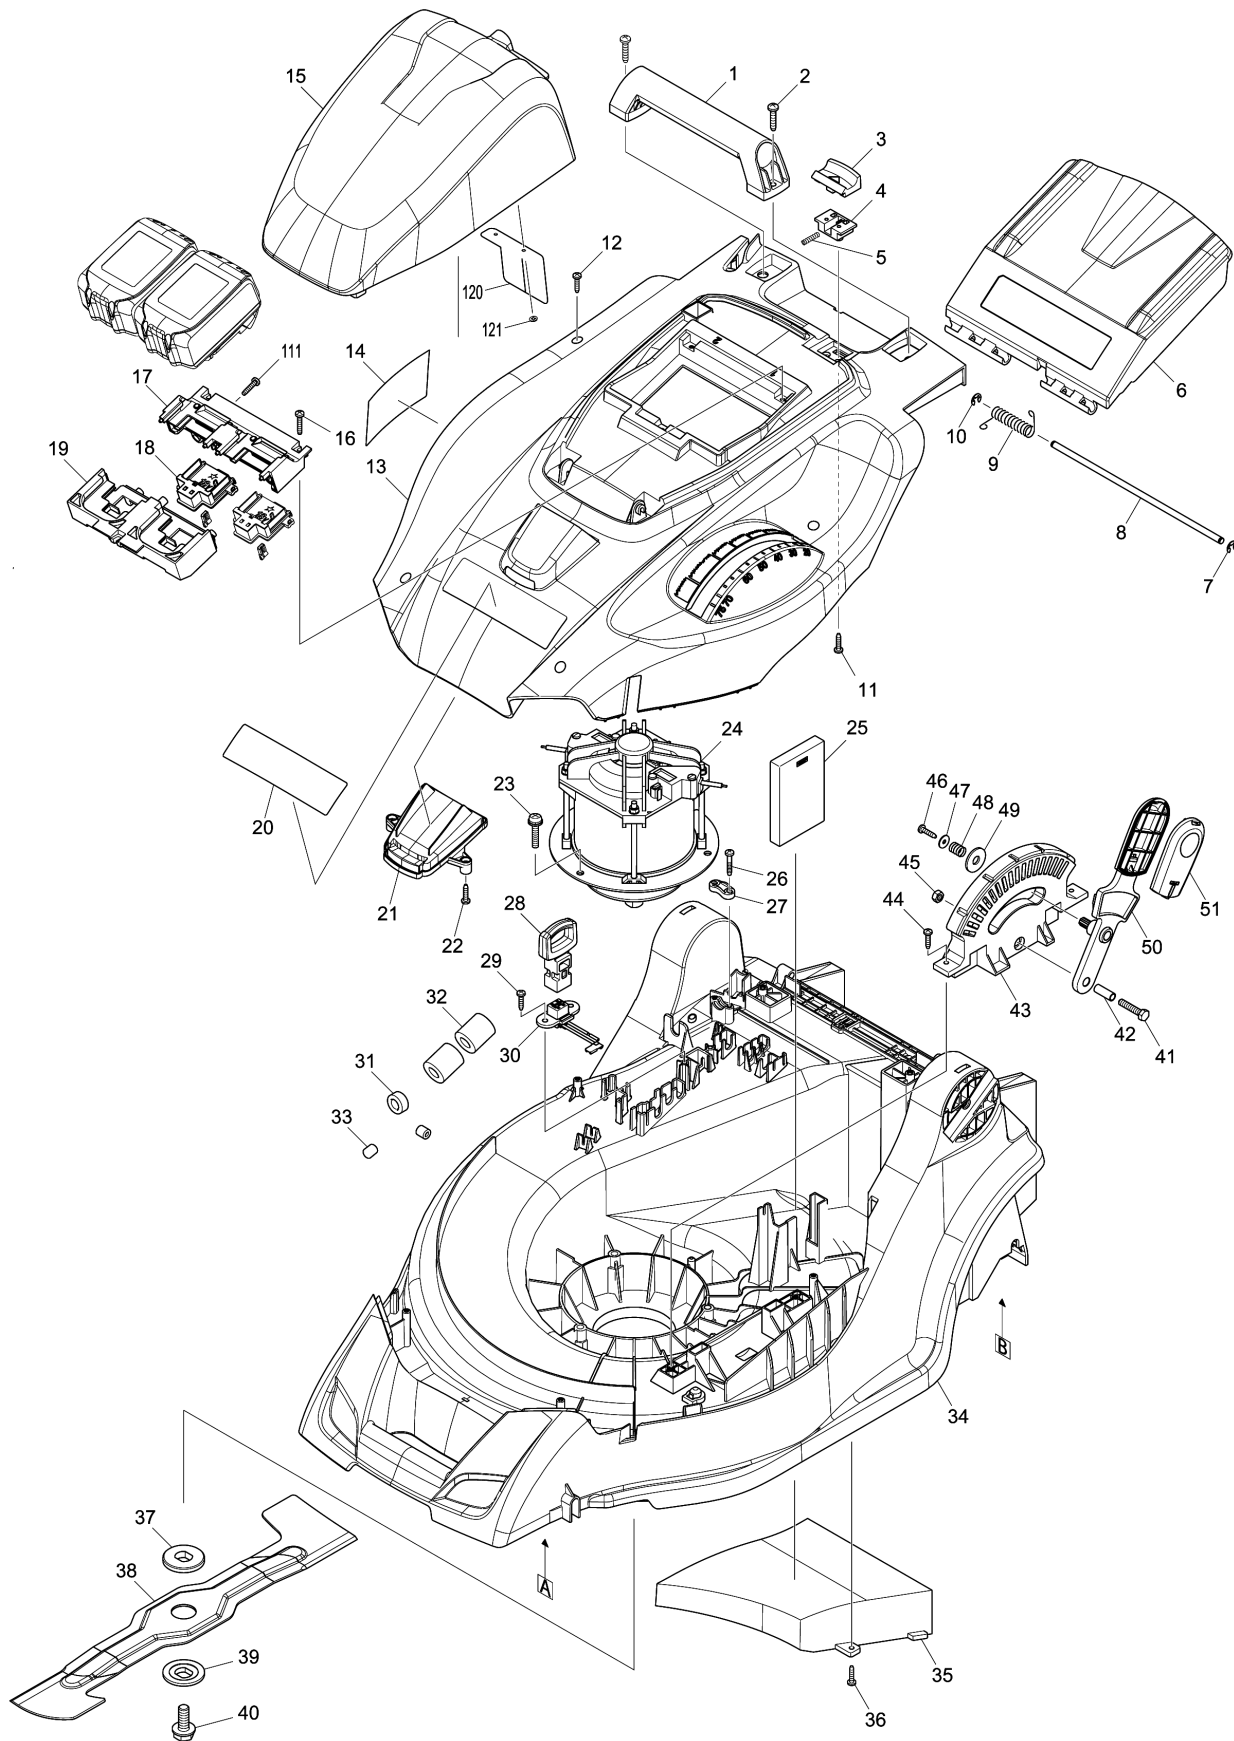

Model No.DLM431 430MM CORDLESS LAWN MOWER