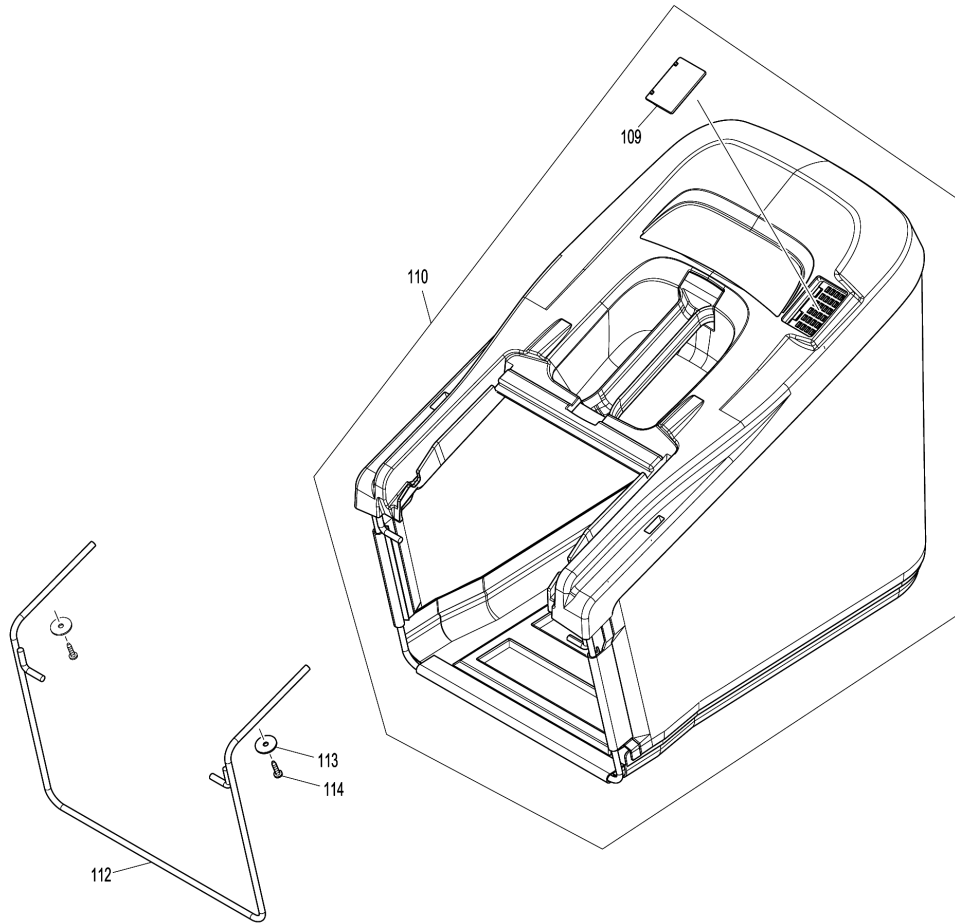

Model No.DLM431 430MM CORDLESS LAWN MOWER