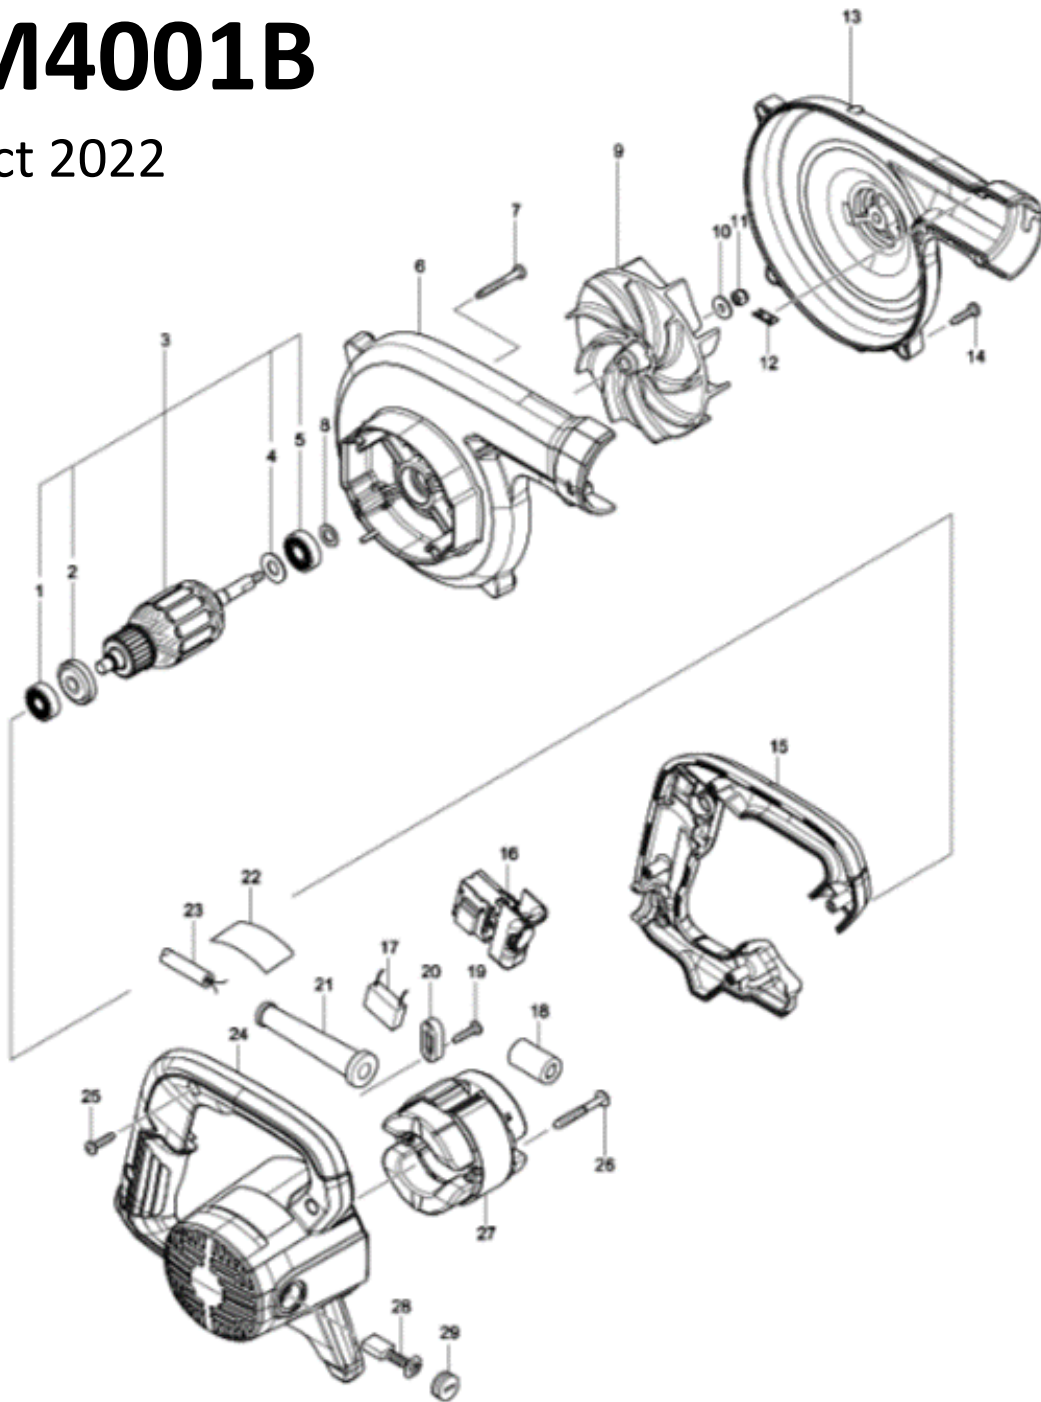

M4001B

Oct 2022

ITEM	PARTNO.	DESCRIPTION	ราคาตั้ง
1	211492-0	BALL BEARING 608DDW	120
2	681644-1	INSULATION WASHER	60
3	510287-1	ARMATURE ASS'Y 220V	
4	267237-4	FLAT WASHER 9	100
5	211493-8	BALL BEARING 609DDW	150
6	144860-1	FAN HOUSING COMPLETE	510
7	266351-3	TAPPING SCREW 4X35	30
8	267240-5	FLAT WASHER 8	100
9	240148-8	FAN 110	320
10	267294-2	FLAT WASHER 5	70
11	252103-8	HEX. LOCK NUT M5-8	110
12	345998-7	SET PLATE	50
13	458143-6	FAN COVER	470
14	266326-2	TAPPING SCREW 4X18	30
15	458142-8	HANDLE COVER	380
16	650719-7	SWITCH TN04-6/1BEK	590
19	266326-2	TAPPING SCREW 4X18	30
20	687124-5	STRAIN RELIEF	70
21	682569-2	CORD GUARD 8-85	110
23	691284-7	POWER SUPPLY CORD 0.75-2-2.	290
24	144861-9	MOTOR HOUSING COMPLETE	1,040
24	643708-9	BRUSH HOLDER 5-11	230
25	266326-2	TAPPING SCREW 4X18	30
26	266211-9	TAPPING SCREW 5X40	60
27	590077-8	FIELD ASS'Y 220V	
027-1	654020-2	RING TERMINAL	50
027-1	654485-8	PARALLEL SPLICE	20
28	B-80379	CARBON BRUSH SET CB-303A	190
29	643750-0	BRUSH HOLDER CAP 7-11	70
A01	126688-9	DUST BAG ASSEMBLY	550
A01	419876-8	FASTENER	110
A02	123245-4	NOZZLE ASS'Y	340
A02	454703-2	JOINT	70