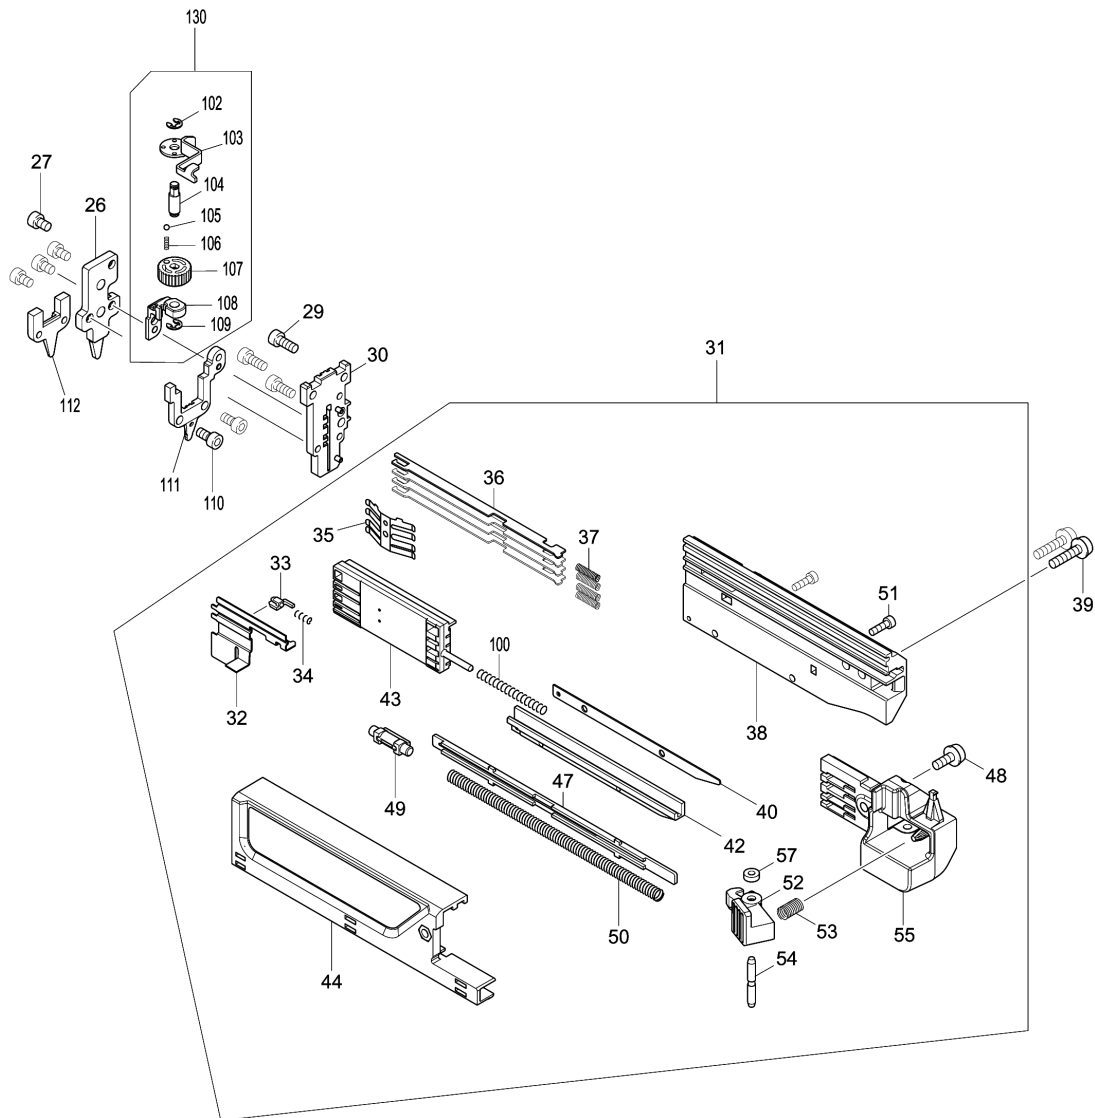

Model No.PT354D CORDLESS PIN NAILER