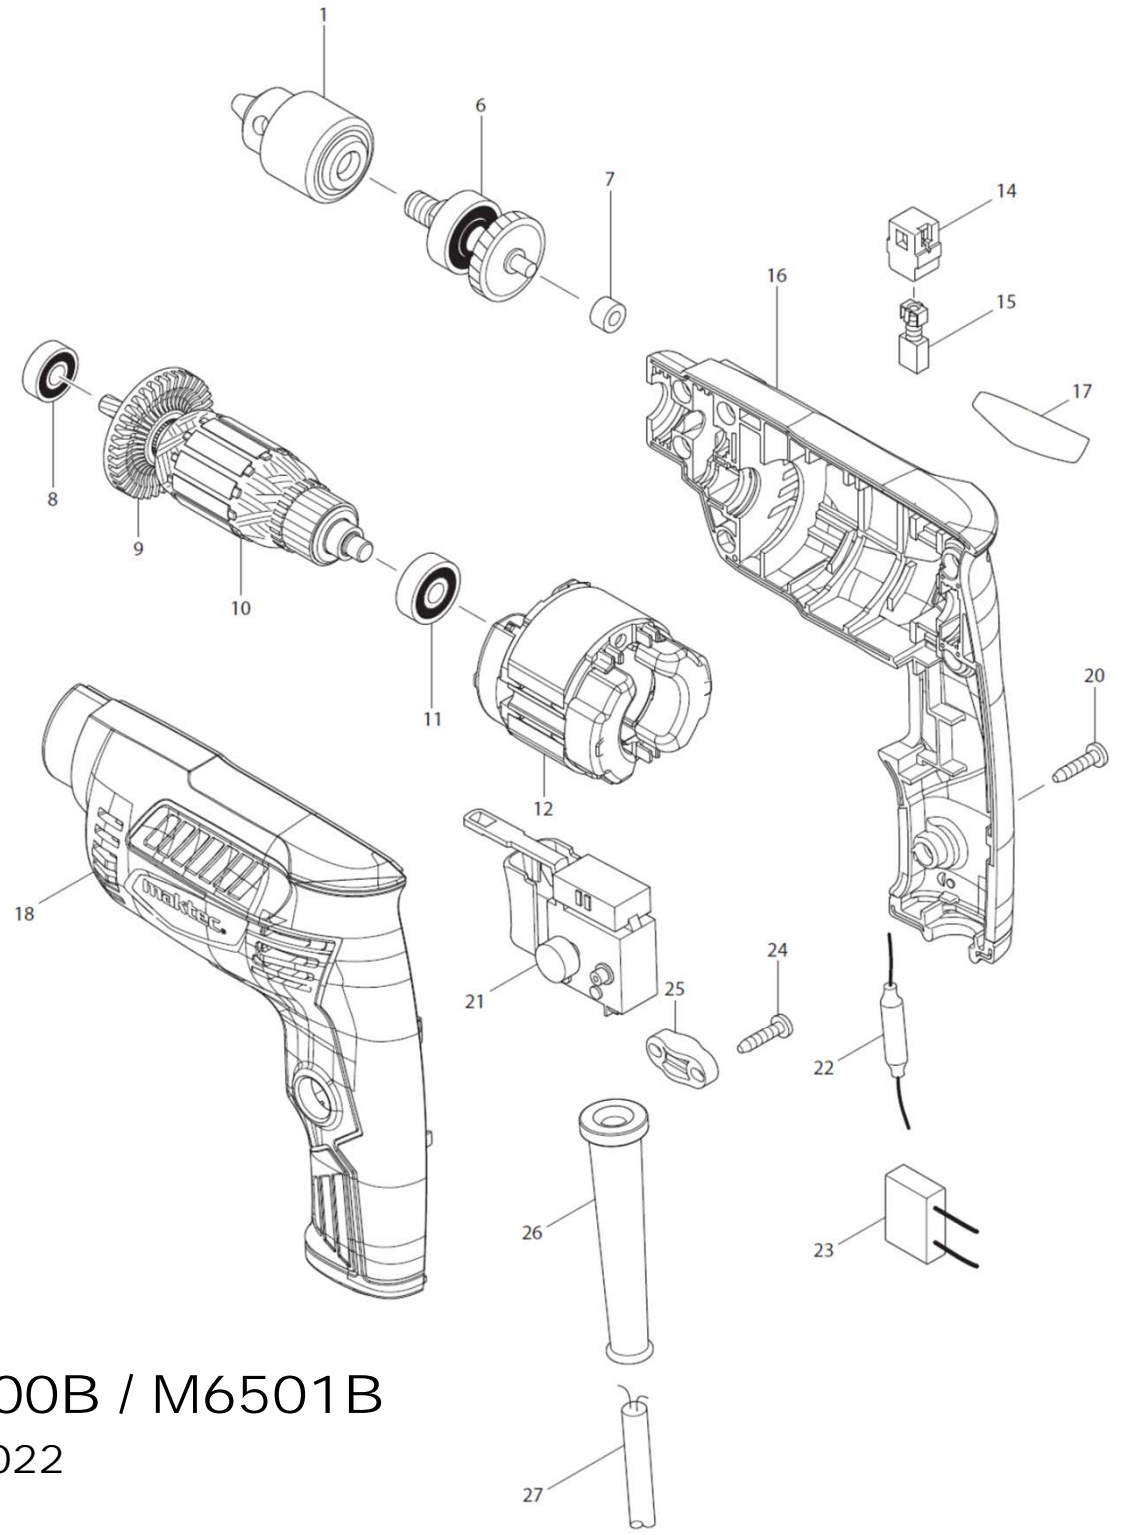

M6500B

ITEM	PARTNO.	DESCRIPTION	ราคาตั้ง
1	766021-9	DERILL CHUCK 6.5	460
6	141950-1	GEAR COMPLETE	530
7	214043-8	PLANE BEARING 5	60
8	210062-2	BALL BEARING 607ZZ	130
9	240142-0	FAN 44	100
10	515873-3	ARMATURE ASS'Y 220V	
11	210030-5	BALL BEARING 627ZZ	150
12	593808-4	FIELD ASS'Y 220V	
14	643566-3	BRUSH HOLDER 5X8	
15	B-80254	CARBON BRUSH SET CB-64A	
16	183B35-9	HOUSING SET	550
18	183B35-9	HOUSING SET	550
20	266326-2	TAPPING SCREW 4X18	30
21	650235-9	SWITCH FA1-6/1B-3	180
24	266326-2	TAPPING SCREW 4X18	30
25	687124-5	STRAIN RELIEF	70
26	682569-2	CORD GUARD 8-85	110
27	691284-7	POWER SUPPLY CORD 0.75-2-2.0	290
A01	418198-3	KEY HOLDER 9	60
A02	763449-2	CHUCK KEY S6	

M6501B

ITEM	PARTNO.	DESCRIPTION	ราคาตั้ง
1	766021-9	DRILL CHUCK 6.5	460
6	141951-9	GEAR COMPLETE	530
7	214043-8	PLANE BEARING 5	60
8	211382-7	BALL BEARING 607ZZ	120
9	240142-0	FAN 44	100
10	515878-3	ARMATURE ASS'Y 220V	
11	210050-9	BALL BEARING 627ZZ	120
12	633813-0	FIELD 220V	
14	643566-3	BRUSH HOLDER 5X8	30
15	B-80282	CARBON BRUSH SET CB-85A	
16	183F77-7	HOUSING SET	710
18	183F77-7	HOUSING SET	710
20	265652-6	TAPPING SCREW 4X18	30
21	650551-9	SWITCH FA1-3/2BEZ-4	670
24	265652-6	TAPPING SCREW 4X18	30
25	687124-5	STRAIN RELIEF	70
26	682569-2	CORD GUARD 8-85	110
27	691284-7	POWER SUPPLY CORD 0.75-2-2.0	290
A01	418198-3	KEY HOLDER 9	60
A02	763449-2	CHUCK KEY S6	110