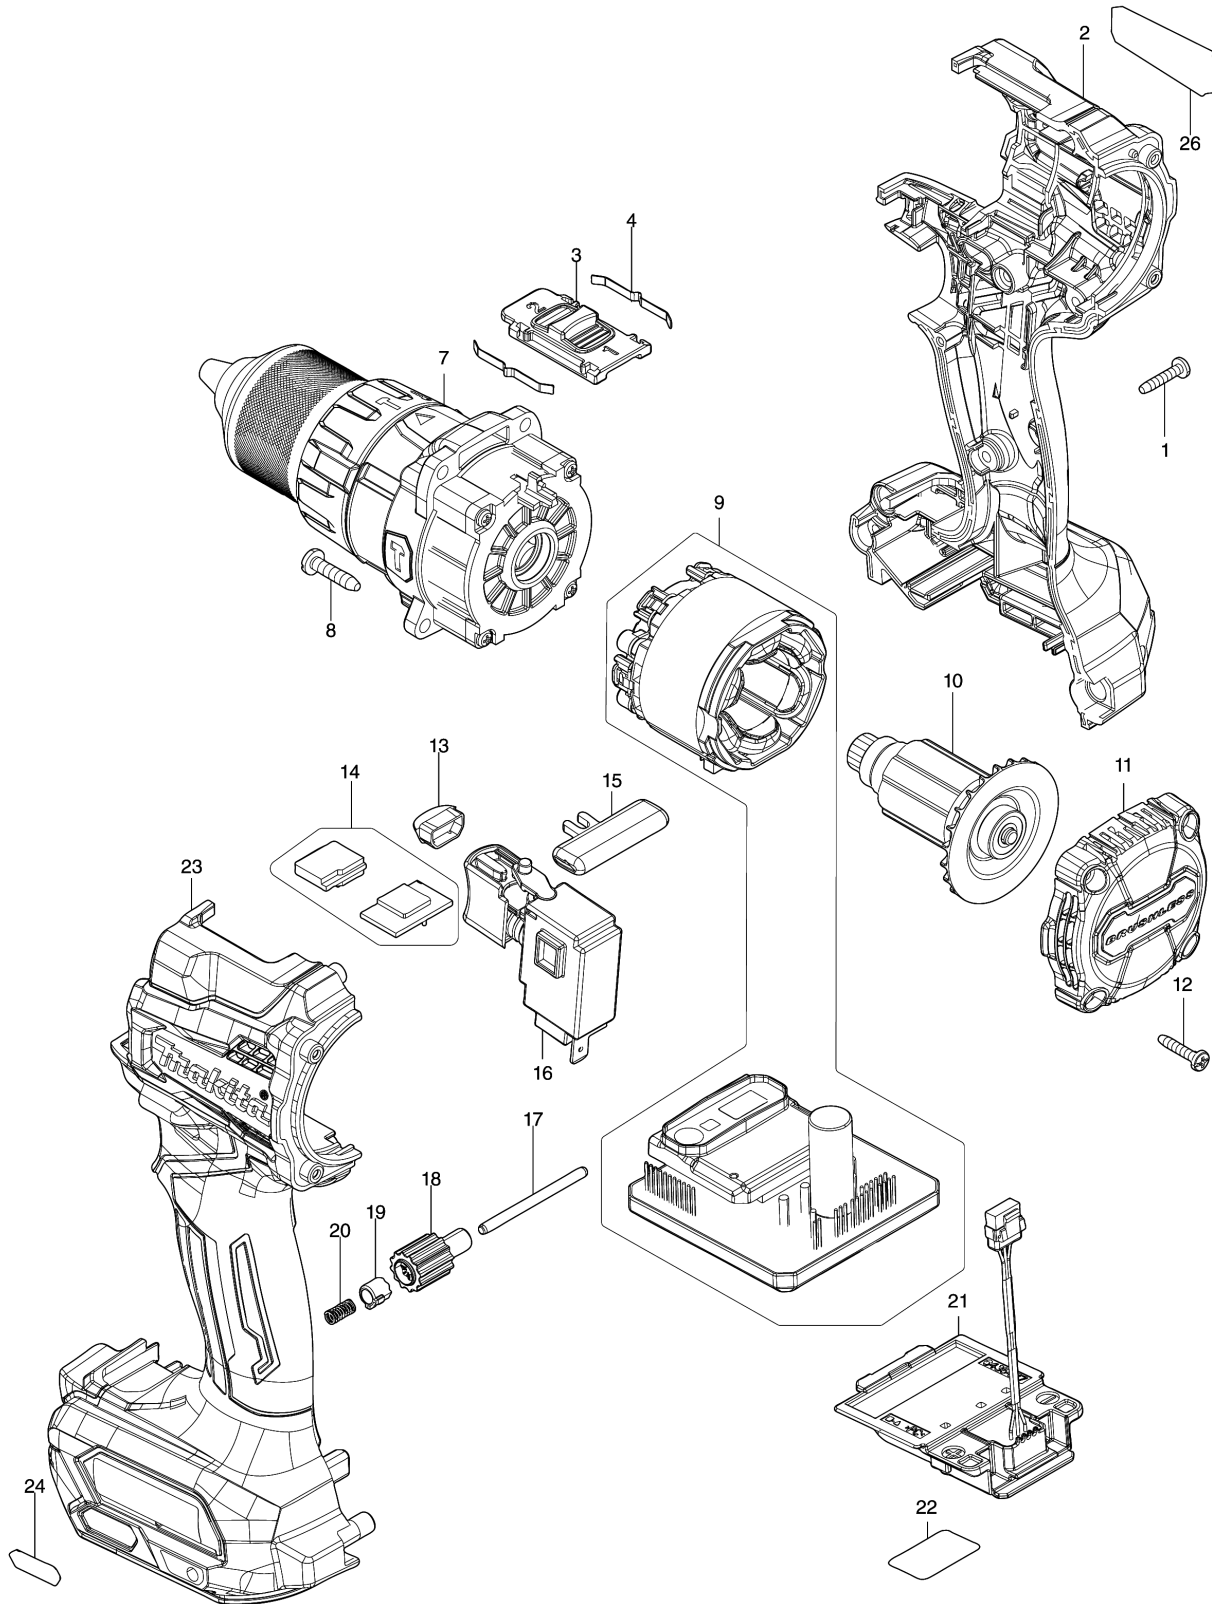

Model No.HP001G CORDLESS HAMMER DRIVER DRILL