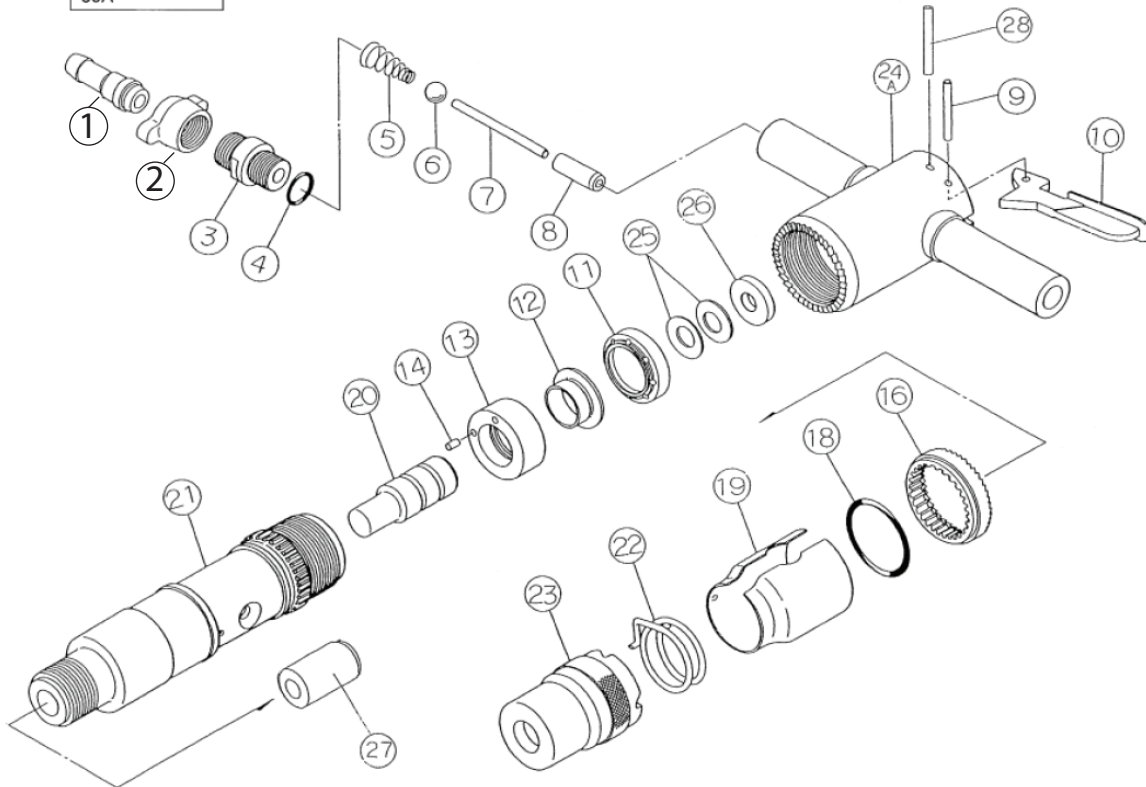

TCB-130B breaker

KT-code: T111-0060

No.	KT-Code	Part no.	Description	Required Q'ty
001	T112-0840	Y10010010	Hose stem	1 pc
002	T112-0850	Y10010020	Hose nut	1 pc
003	T112-0860	Y10010030	Inlet nipple	1 pc
004		Y10010040	O-ring Jaso-2025	1 pc
005	T112-0870	Y10010050	Valve spring	1 pc
006	T112-0880	Y10010060	Valve ball 3/4	1 pc
007	T112-0890	Y10010070	Valve pin (push rod)	1 pc
008		Y10010080	Valve pin bush	1 pc
009	T112-0900	Y10010090	Throttle lever pin	1 pc
010	T112-0910	Y10010100	Throttle lever	1 pc
011	T112-0920	Y10010110	Valve cover	1 pc
012	T112-0930	Y10010120	Valve	1 pc
013	T112-0940	Y10010130	Valve box	1 pc
014	T112-0950	Y10010140	Valve knock	1 pc
016	T112-0960	Y10010160	Clutch	1 pc
018		Y10010180	O-ring P-58	1 pc
019	T112-0970	Y10010190	Exhaust band	1 pc
020	T112-0980	Y10010200	Piston	1 pc
021	T112-0990	Y10010210	Cylinder	1 pc
022	T112-1000	Y10010220	Holder spring	1 pc
023	T112-1010	Y10010230	Chisel holder	1 pc
024A	T112-1020	Y1001024A	Handle CP	1 pc
025	T112-1030	Y10601130	Bore cover washer	2 pcs
026	T112-1040	Y10010260	Spring seat	1 pc
028		Y10011280	トルク 6X80	1 pc
030A		Y1001030A	Chisel holder (cutter)	1 pc