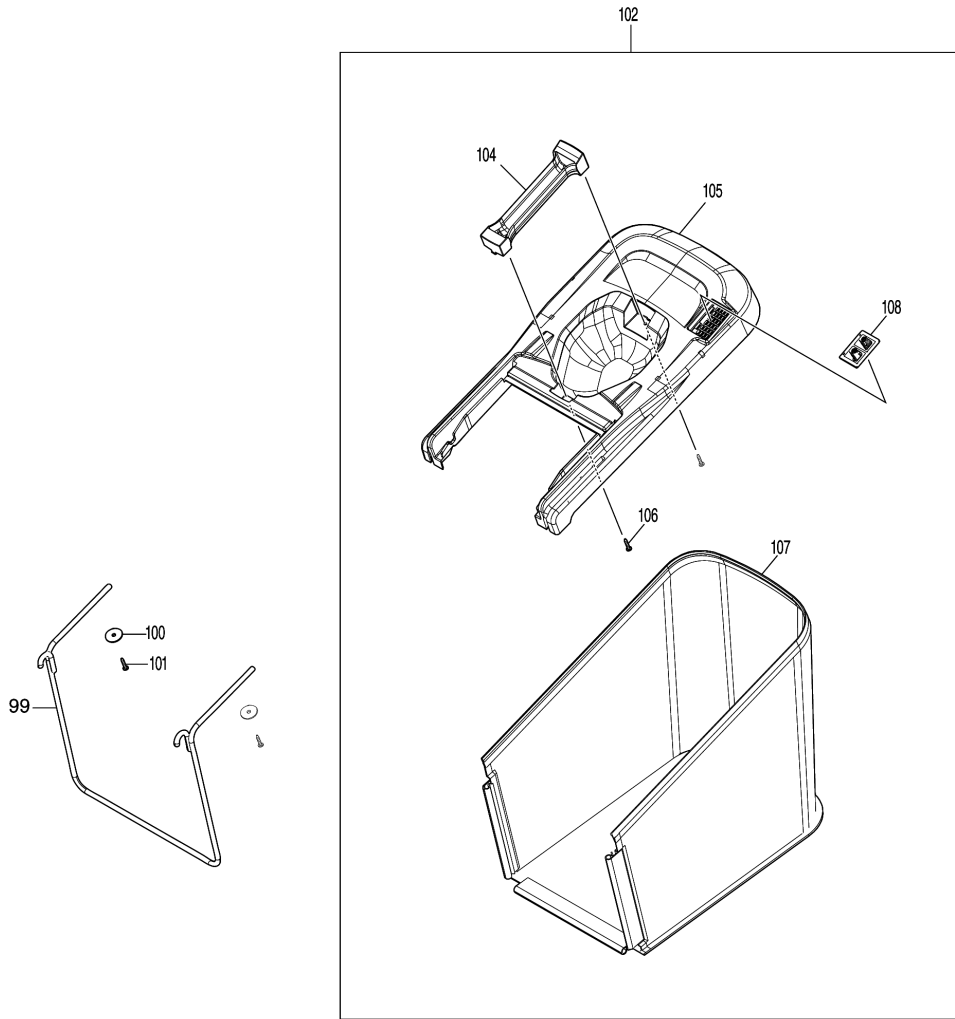

Model No.DLM382 380MM CORDLESS LAWN MOWER