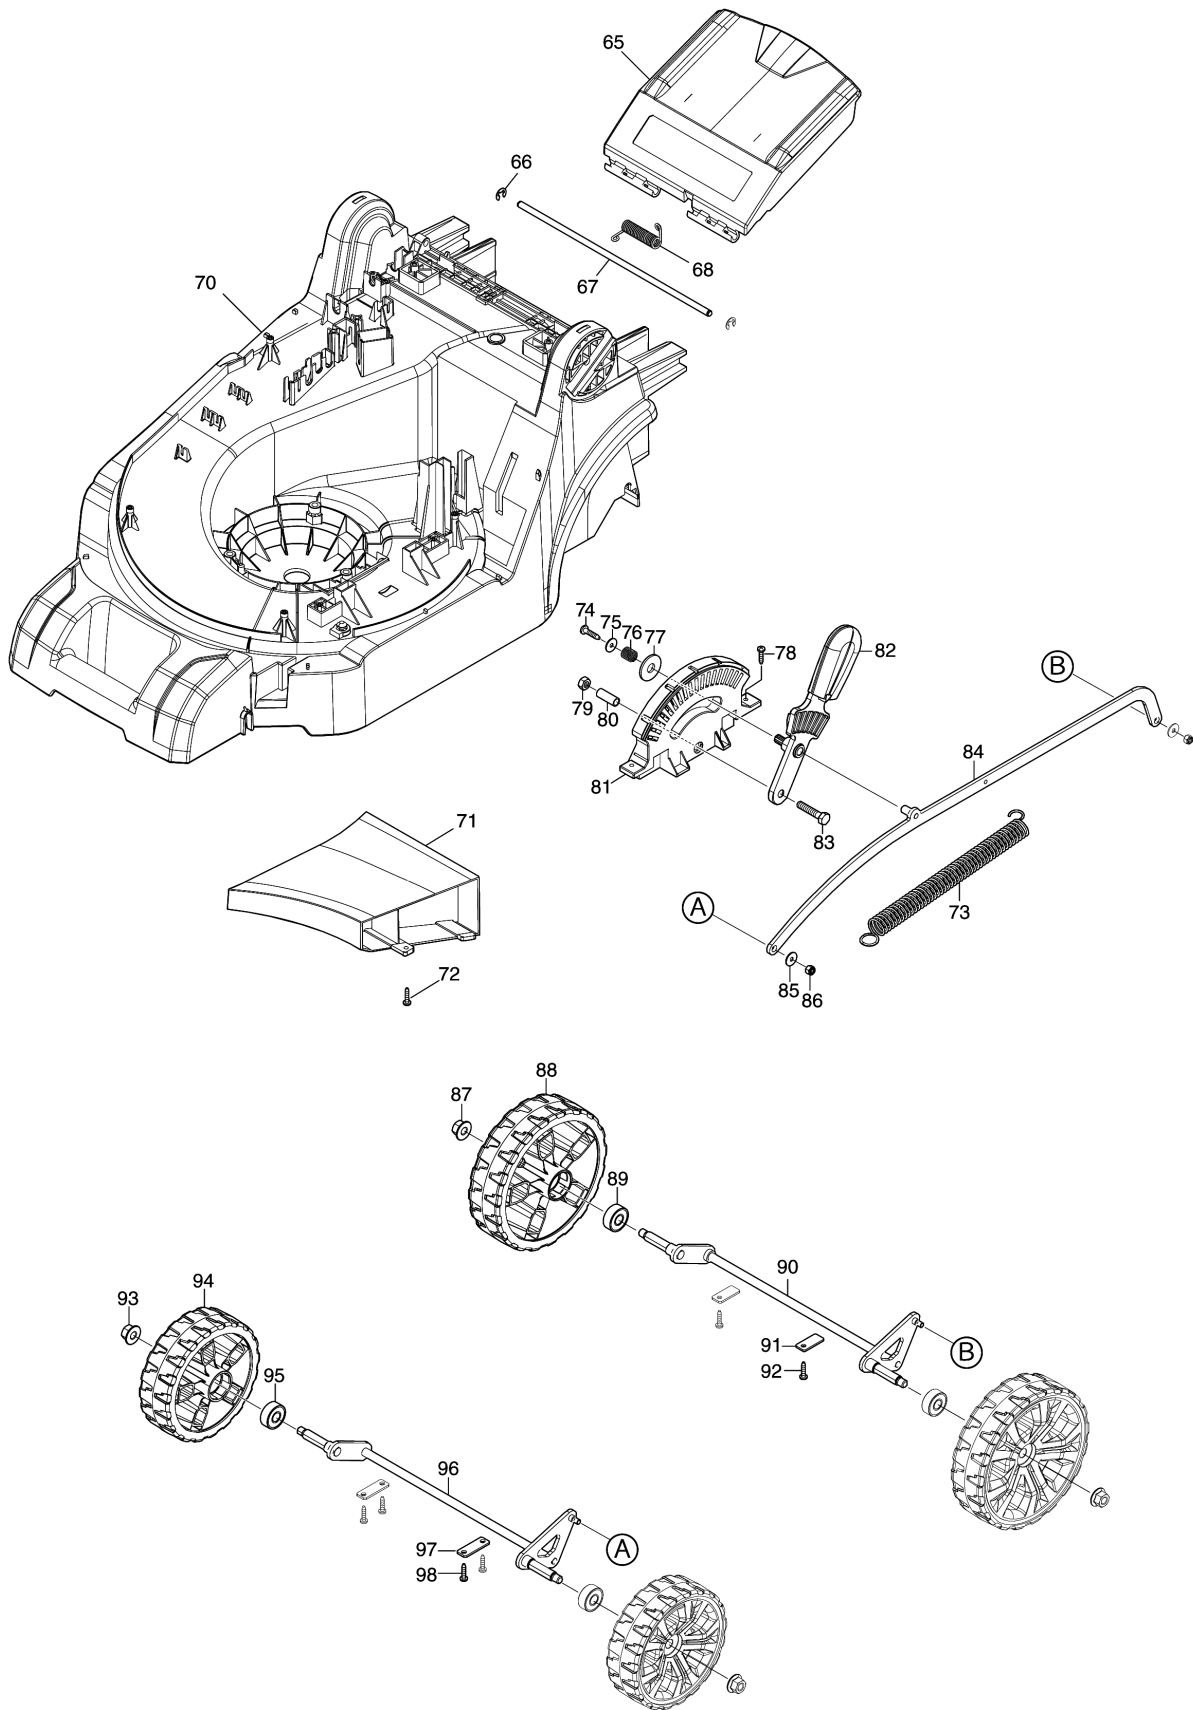

Model No.DLM382 380MM CORDLESS LAWN MOWER