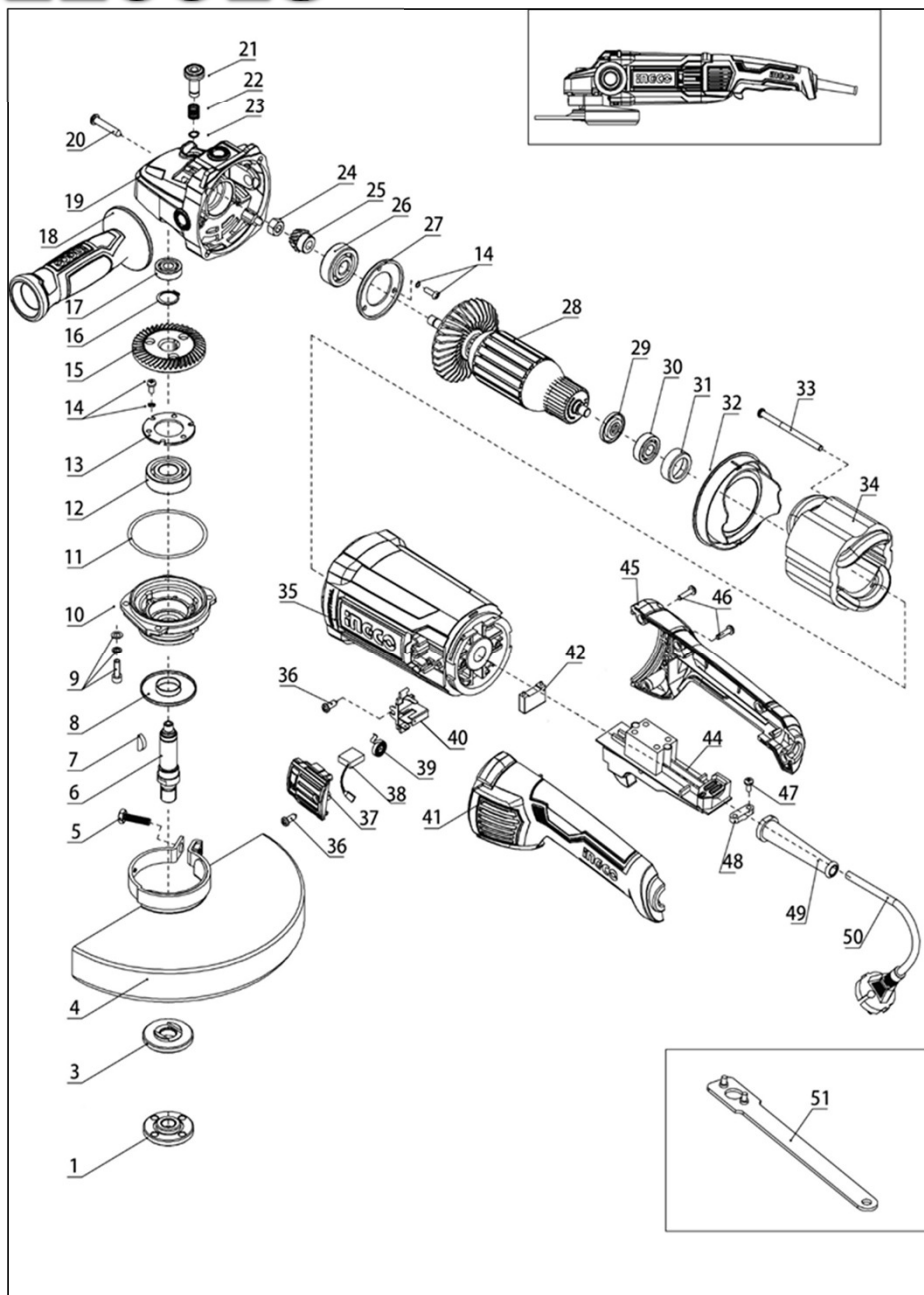

AG220018

Item No.	Part No.	Part Description	Remark
AG220018-EW			
AG220018-SP-1	AA003000100	Outer Flange	1pcs/1set
AG220018-SP-3	AA003000101	Inner Flange	1pcs/1set
AG220018-SP-4	AA003000238	Wheel guard	1pcs/1set
AG220018-SP-5	AA003000239	Screw M8X25	1pcs/1set
AG220018-SP-6	AA003000240	Output shaft	1pcs/1set
AG220018-SP-7	AA003000105	Key	1pcs/1set
AG220018-SP-8	AA003000241	Dust cover	1pcs/1set
AG220018-SP-9	AA003000107	Screw with washer M5X16	4pcs/1set
AG220018-SP-10	AA003000242	Front cover	1pcs/1set
AG220018-SP-11	AA003000243	O-ring 59×2	1pcs/1set
AG220018-SP-12	AA003000244	Bearing 6202-2RS	1pcs/1set
AG220018-SP-13	AA003000245	Plate	1pcs/1set
AG220018-SP-14	AA003000111	Screws with washer M4X12	7pcs/1set
AG220018-SP-15/25	AA003G00246	Gear/Pinion	1pcs/1set
AG220018-SP-16	AA003000247	Circlip 15	1pcs/1set
AG220018-SP-17	DD00008272	Bearing 608-2RS	1pcs/1set
AG220018-SP-18	AA003000248	Side handle	1pcs/1set
AG220018-SP-19	AA003000249	Gear Box	1pcs/1set
AG220018-SP-20	AA003000116	Screws ST4.8X35F	4pcs/1set
AG220018-SP-21	AA003000250	Locking cap	1pcs/1set
AG220018-SP-22	AA003000251	Locking spring	1pcs/1set
AG220018-SP-23	AA003000252	Circlip 8	1pcs/1set
AG220018-SP-24	AA003000120	Nut M8	1pcs/1set
AG220018-SP-26	DD00008266	Bearing 6201-RS	1pcs/1set
AG220018-SP-27	AA003000253	Gear box bearing plate	1pcs/1set
AG220018-SP-28	AA003R00254	Armature	1pcs/1set
AG220018-SP-29	AA003000255	Anti-dust cover	1pcs/1set
AG220018-SP-30	DD00008272	Bearing 608-2RS	1pcs/1set
AG220018-SP-31	AA002000051	Bearing Sheath	1pcs/1set
AG220018-SP-32	AA003000256	Wind baffle	1pcs/1set
AG220018-SP-33	AA003000126	Screws 4.8*70C	2pcs/1set
AG220018-SP-34	AA003S00257	Stator	1pcs/1set
AG220018-SP-35	AA003000258	Housing	1pcs/1set
AG220018-SP-36	AA003000259	Screws ST4.2×12F	4pcs/1set
AG220018-SP-37	AA003000260	Brush cap	2pcs/1set
AG220018-SP-38	AA003C00261	Carbon brush	2pcs/1set
AG220018-SP-39	AA003000262	Coil spring	2pcs/1set
AG220018-SP-40	AA003000263	Carbon brush holder	2pcs/1set
AG220018-SP-41/45	AA003000264	Left handle/Right handle	1pcs/1set
AG220018-SP-42	AA003000265	Capacitor	1pcs/1set
AG220018-SP-44/47/48	AA003W00136	Switch	1pcs/1set
AG220018-SP-46	AA003000138	Screws ST4.2×16F	5pcs/1set
AG220018-SP-49	AA003000141	Cord guard	1pcs/1set
AG220018-SP-50	A1002000100	Cord Plug 2M	1pcs/1set
AG220018-SP-51	AA003000142	Spanner	1pcs/1set
AG220018-SP-5-17/19-27	DD00011322	Head housing assembly	1pcs/1set