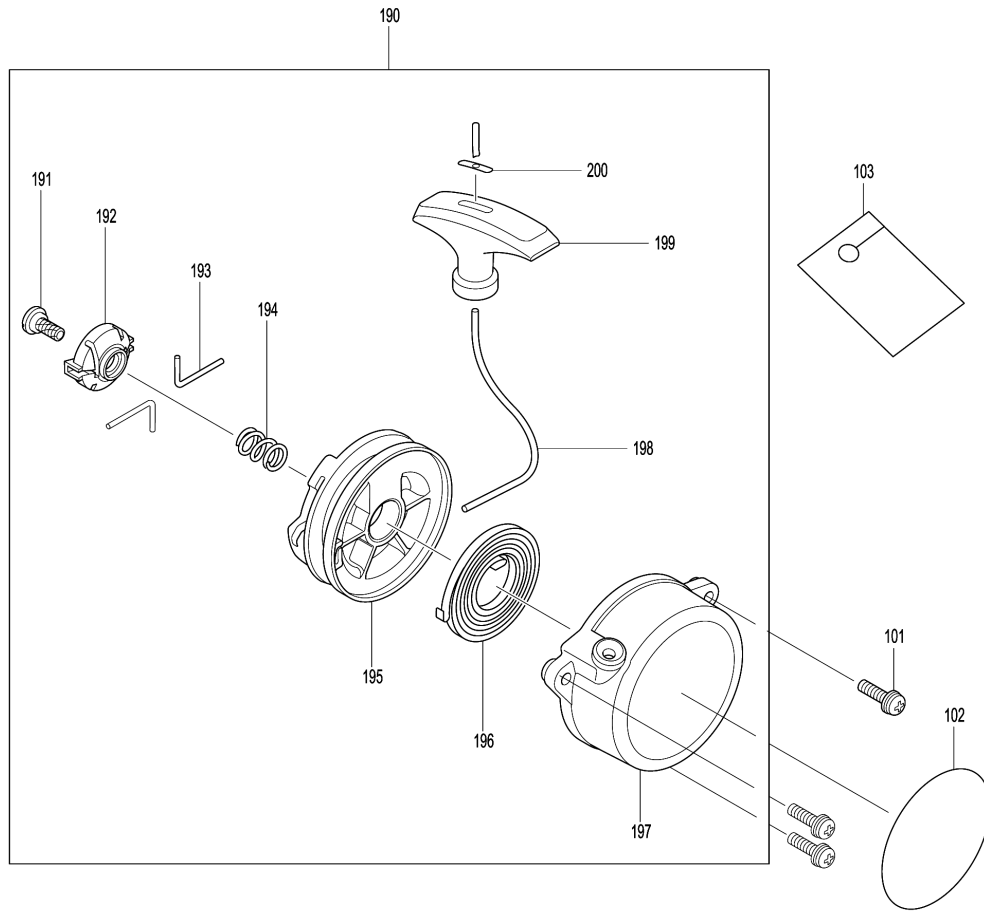

Model No.EB5300TH PETROL BLOWER