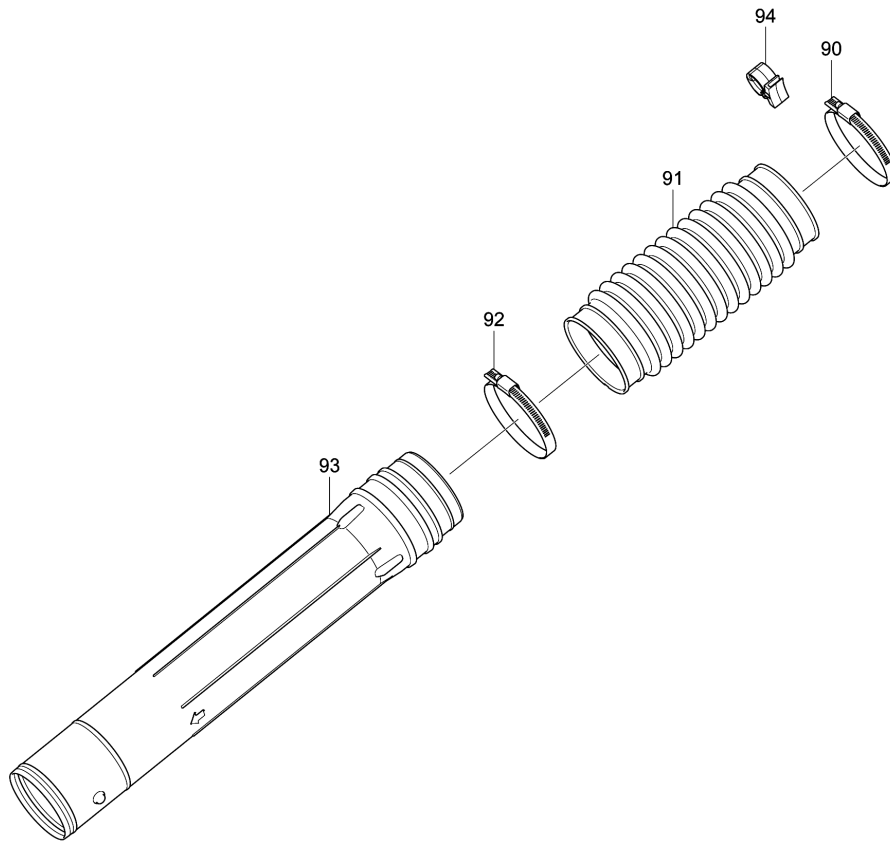

Model No.EB5300TH PETROL BLOWER