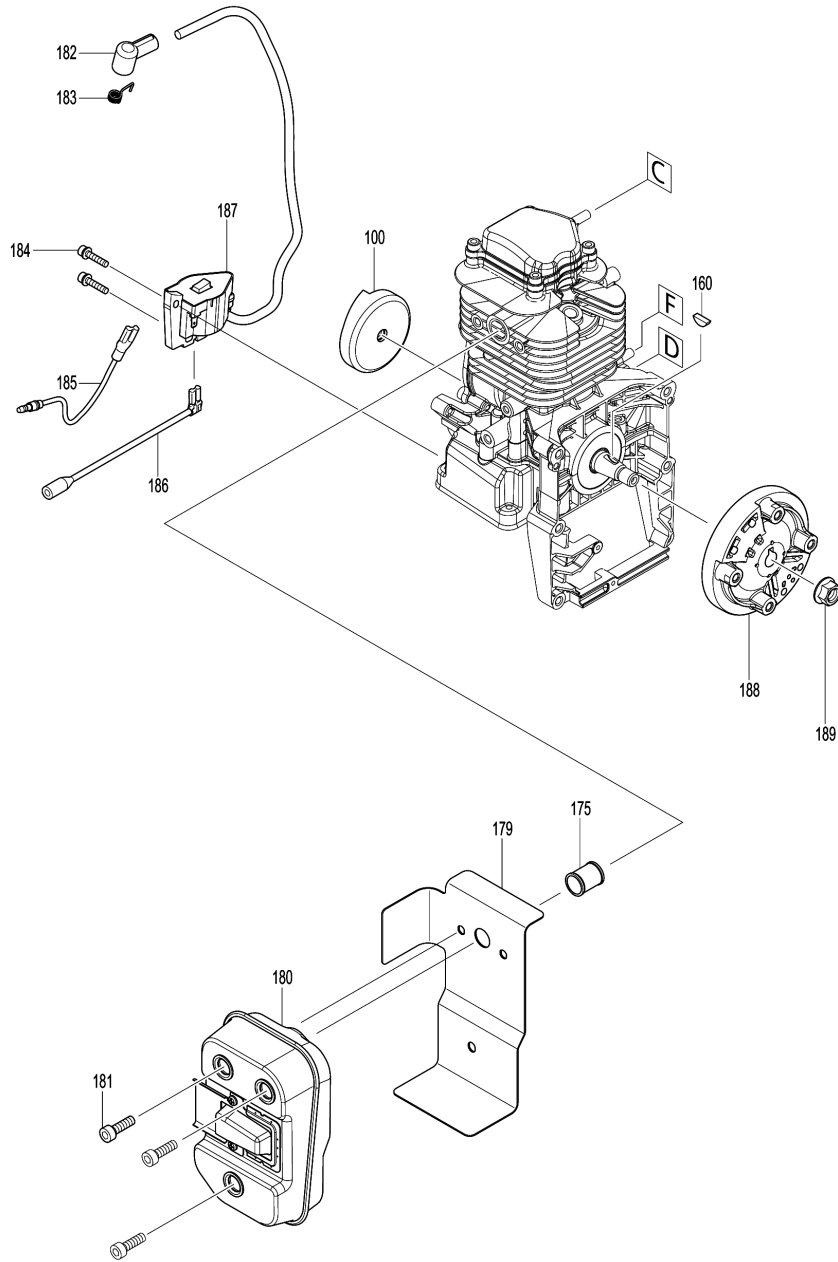

Model No.EB5300TH PETROL BLOWER