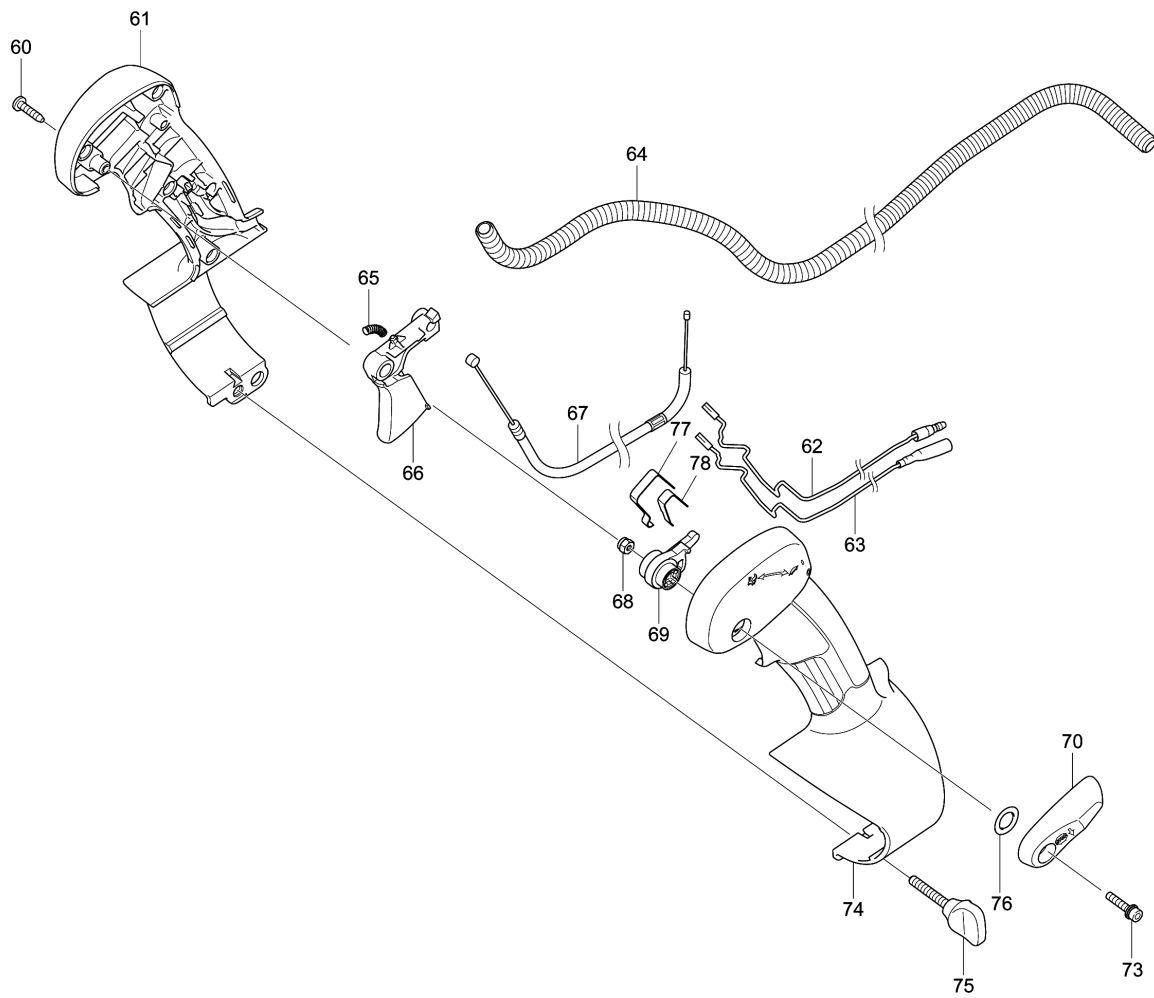

Model No.EB5300TH PETROL BLOWER