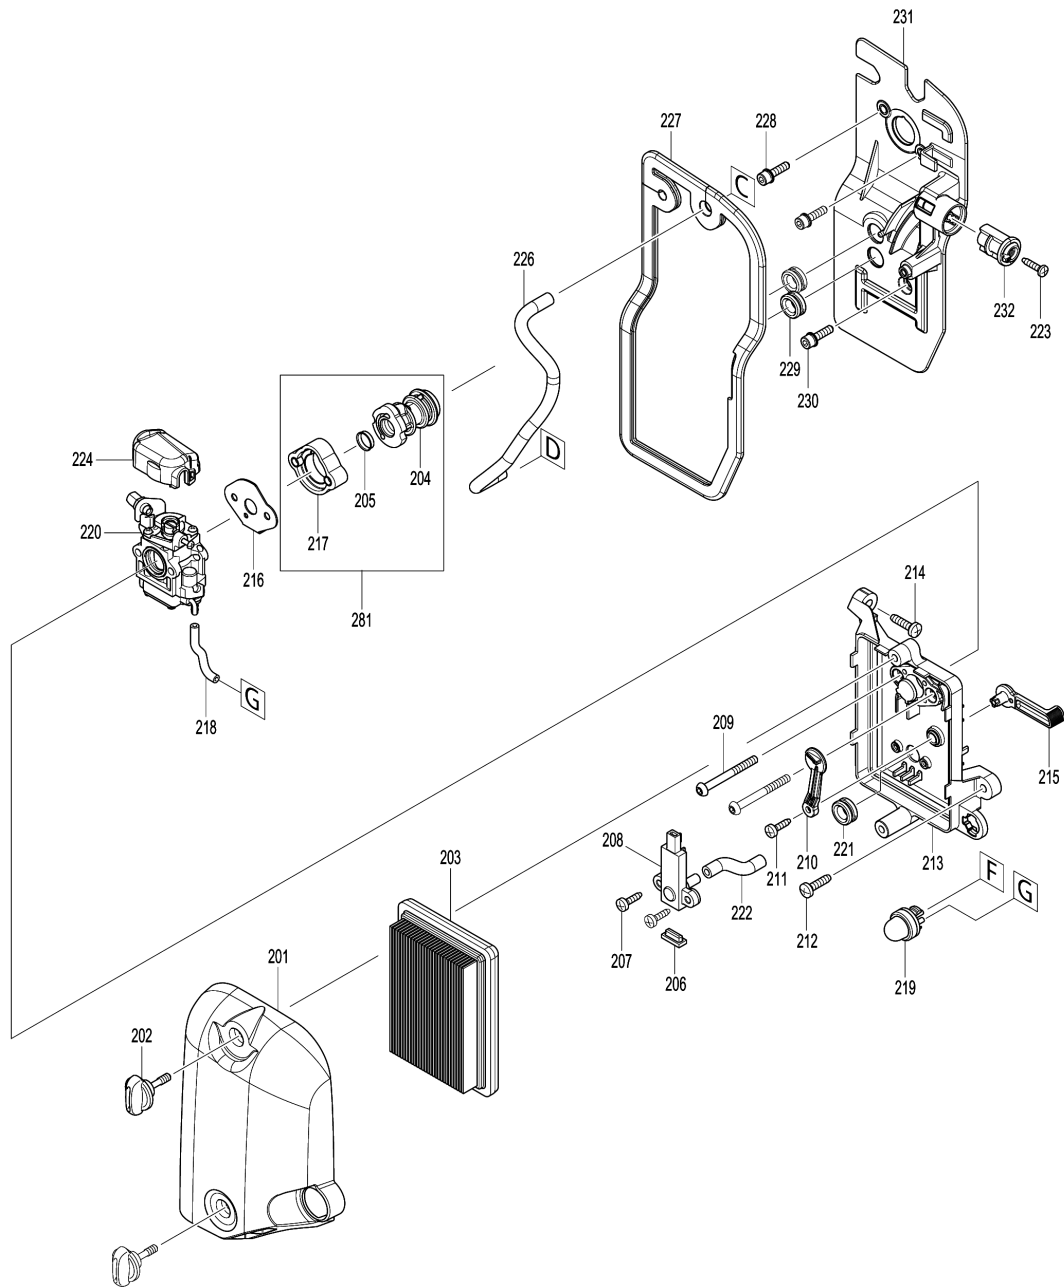

Model No.EB5300TH PETROL BLOWER