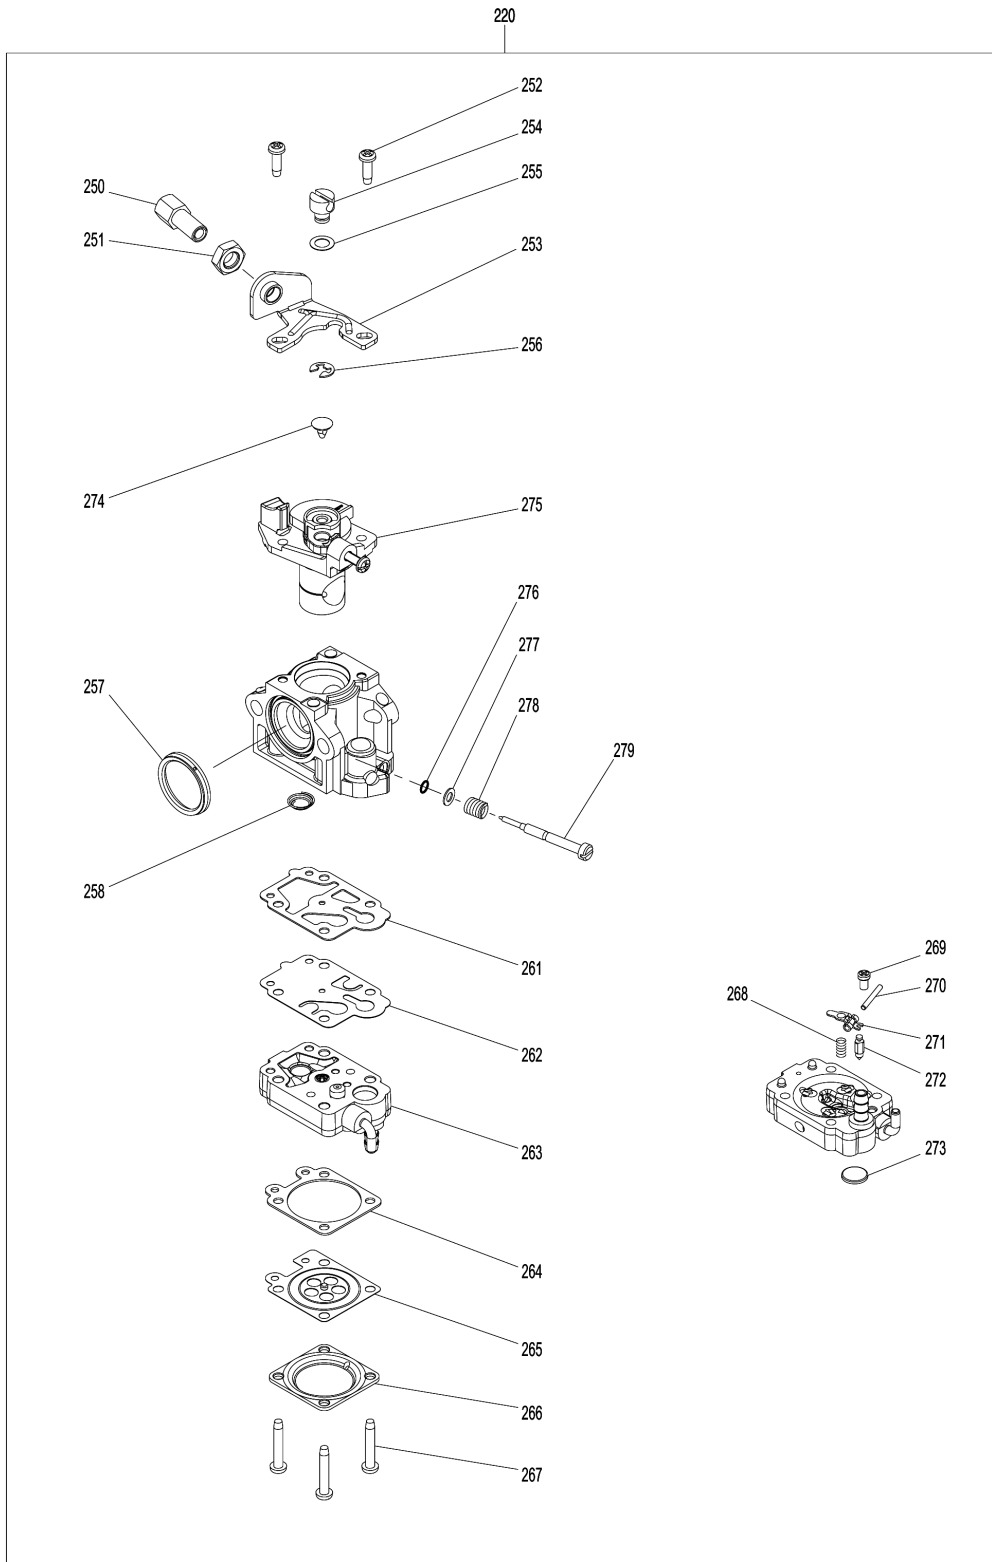

Model No.EB5300TH PETROL BLOWER