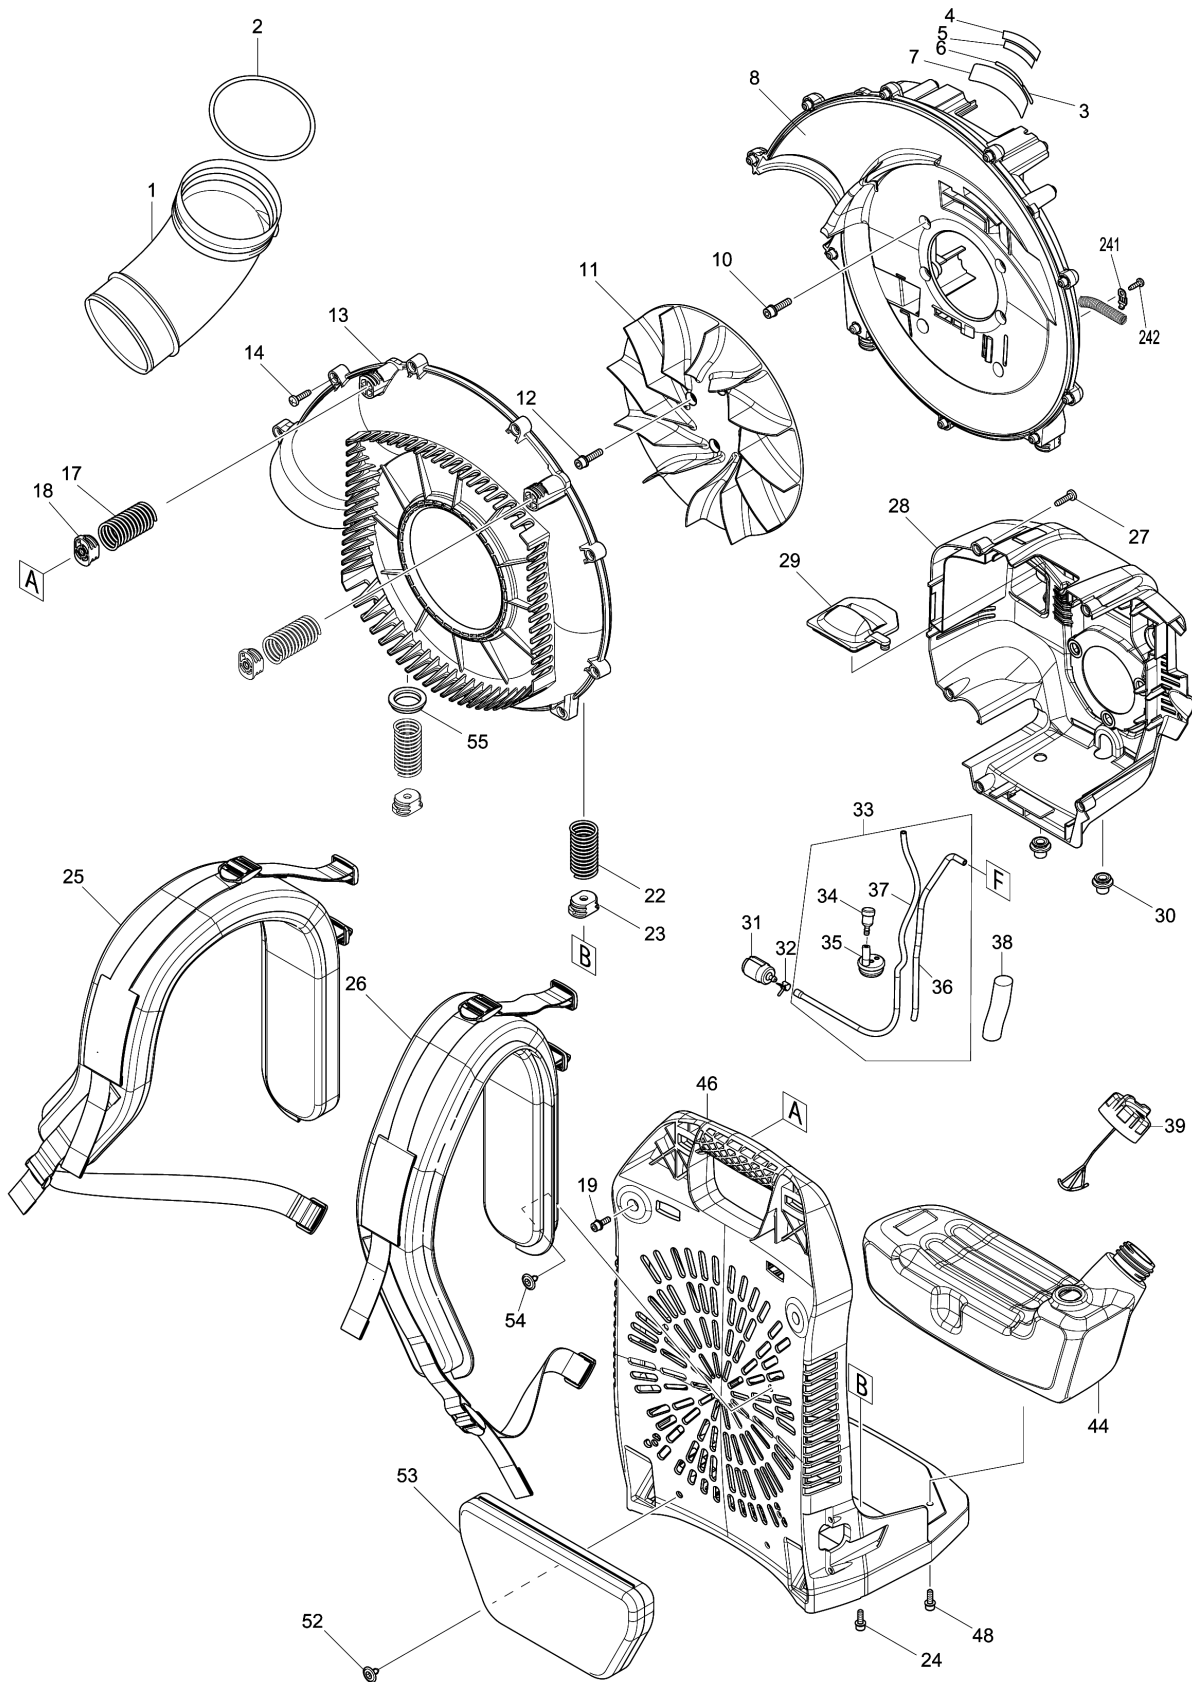

Model No.EB5300TH PETROL BLOWER