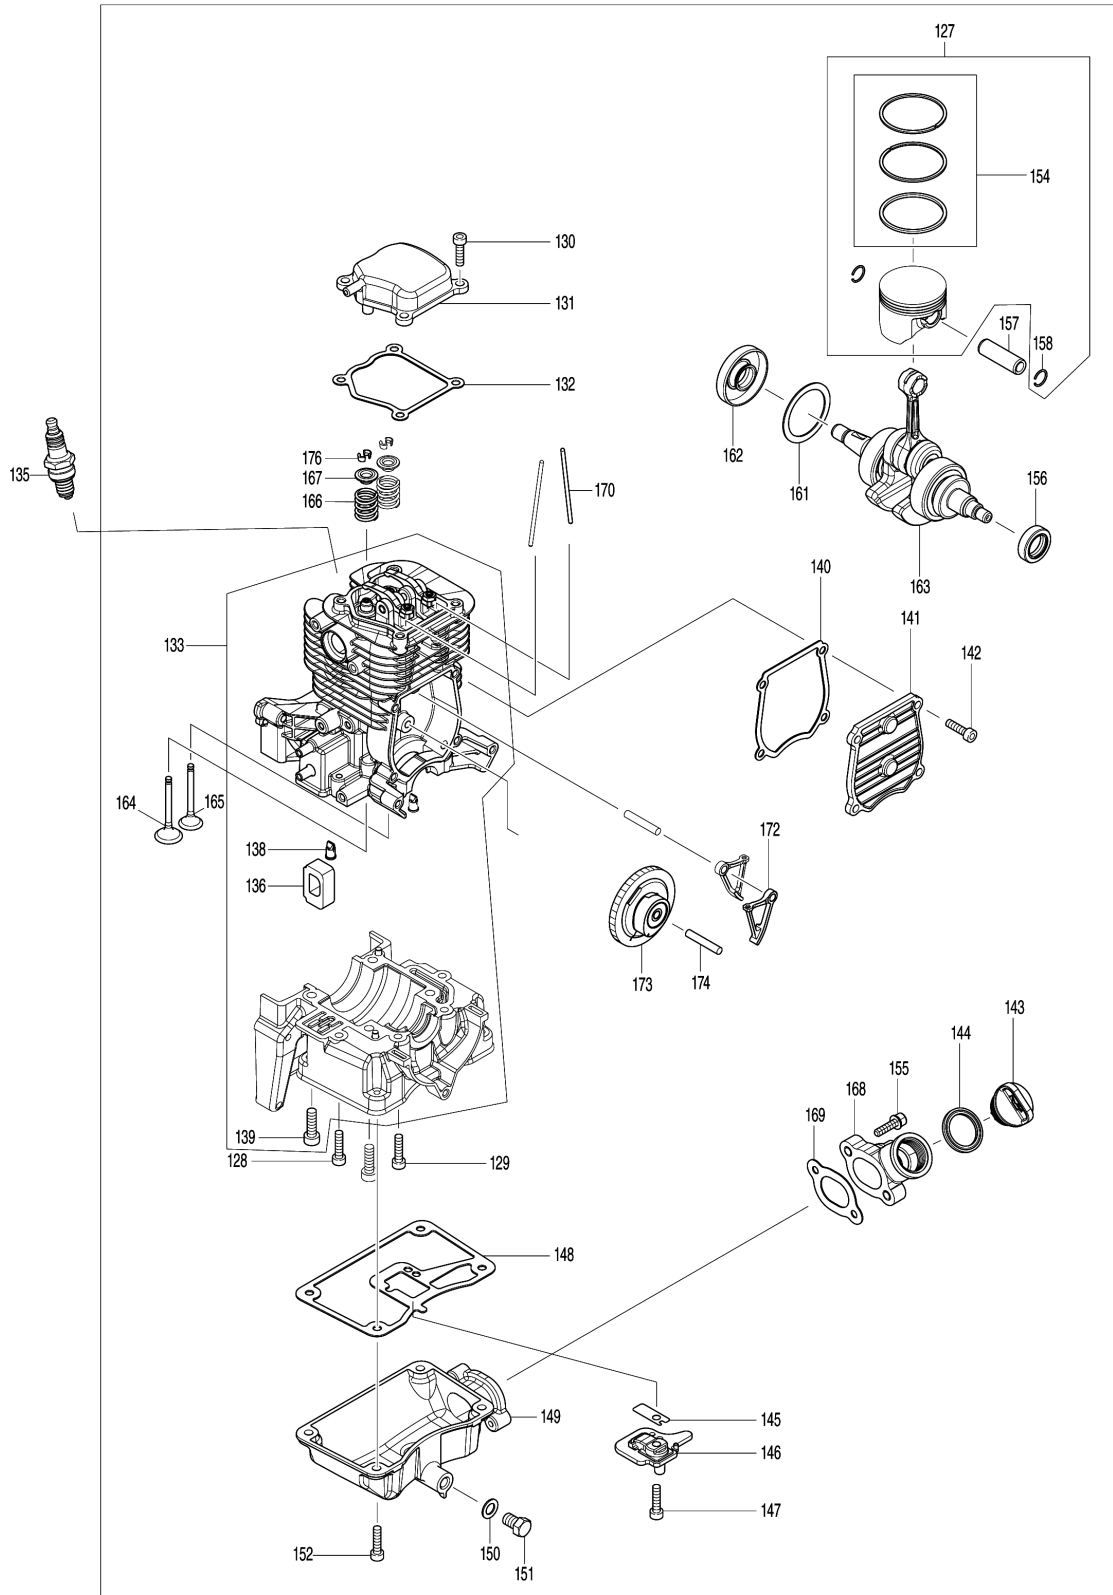

Model No.EB5300TH PETROL BLOWER