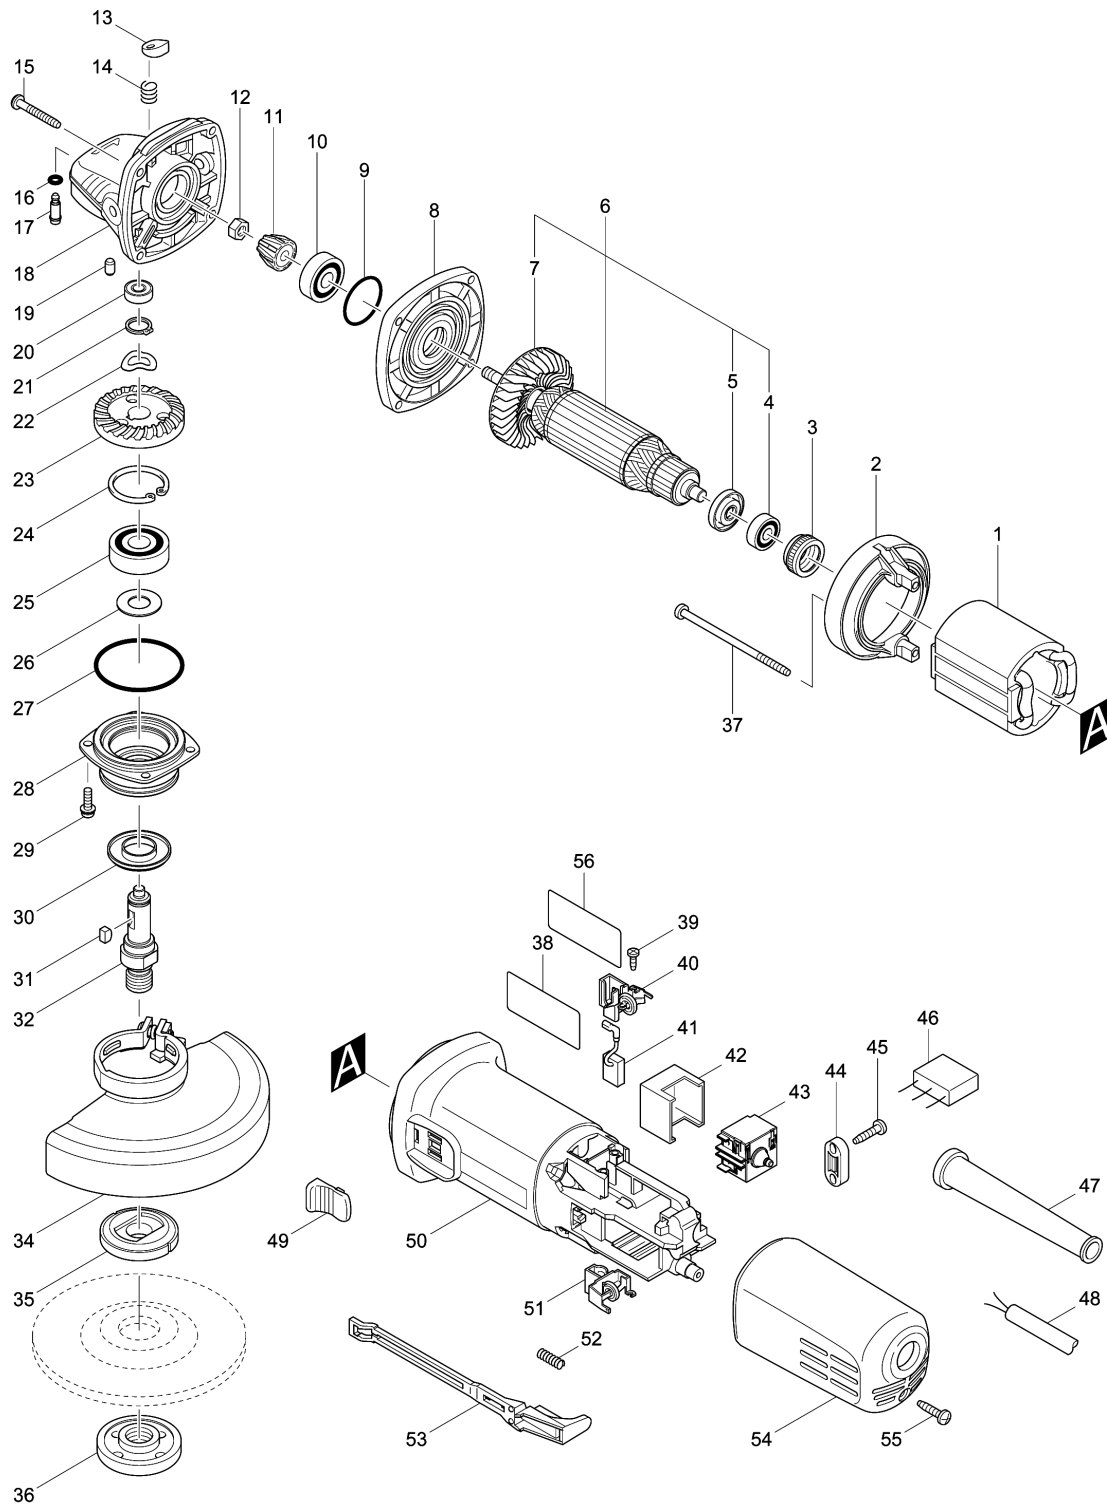

Model No.9558HNR 125MM ANGLE GRINDER