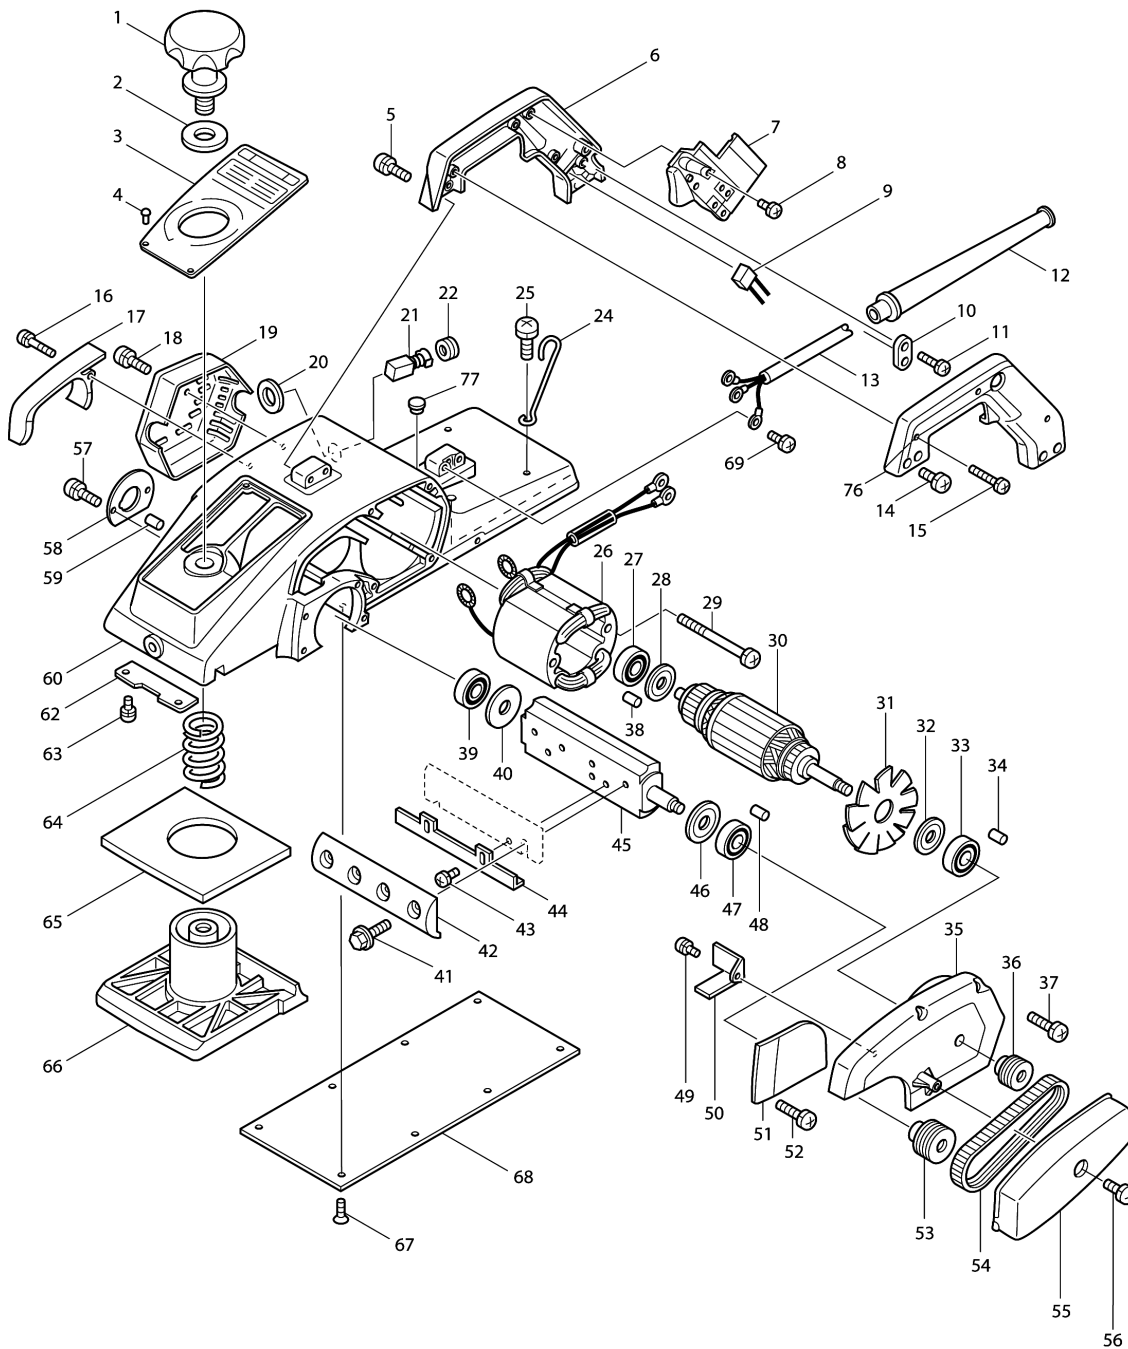

Model No.1804N POWER PLANER 136MM